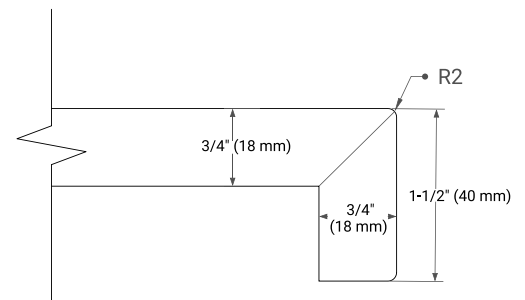

MONROE 72" DOUBLE SINK BASE CABINET

BASE CABINET DIMENSIONS

72" W x 21.5" D x 34.5" H

FEATURES

- Solid wood frame and Plywood
- Soft-close system
- Dovetail construction
- Ample storage

HARDWARE FINISHES*

Brushed Nickel Matte Black

72" DOUBLE RECTANGLE SINK COUNTERTOP WITH 1.5 IN. THICKNESS

ARIEL

OVERALL DIMENSIONS

72.25" W x 22" D x 1.5" H

COUNTERTOP OPTIONS

Carrara White Quartz

FEATURES

- Solid countertop with mitered edges & seams
- Undermount white rectangular sink
- Pre-drilled for 8" widespread faucet

INCLUDED

- Countertop
- Matching Backsplash
- Rectangle Sinks

COUNTERTOP PLAN VIEW

EDGE SIDE VIEW

THREE DIMENSIONAL COUNTERTOP VIEW