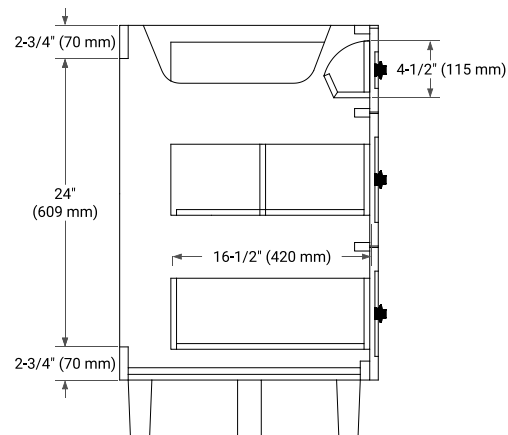

MONROE 72" DOUBLE SINK BASE CABINET

BASE CABINET DIMENSIONS

72" W x 21.5" D x 34.5" H

FEATURES

- Solid wood frame and Plywood
- Soft-close system
- Dovetail construction
- Ample storage

HARDWARE FINISHES*

Brushed Nickel Matte Black

72" DOUBLE RECTANGLE SINK COUNTERTOP WITH 1.5 IN. THICKNESS

ARIEL

OVERALL DIMENSIONS

72.25" W x 22" D x 1.5" H

COUNTERTOP OPTIONS

Carrara White Quartz

FEATURES

- Solid countertop with mitered edges & seams
- Undermount white rectangular sink
- Pre-drilled for 8" widespread faucet

INCLUDED

- Countertop
- Matching Backsplash
- Rectangle Sinks

COUNTERTOP PLAN VIEW

EDGE SIDE VIEW

THREE DIMENSIONAL COUNTERTOP VIEW