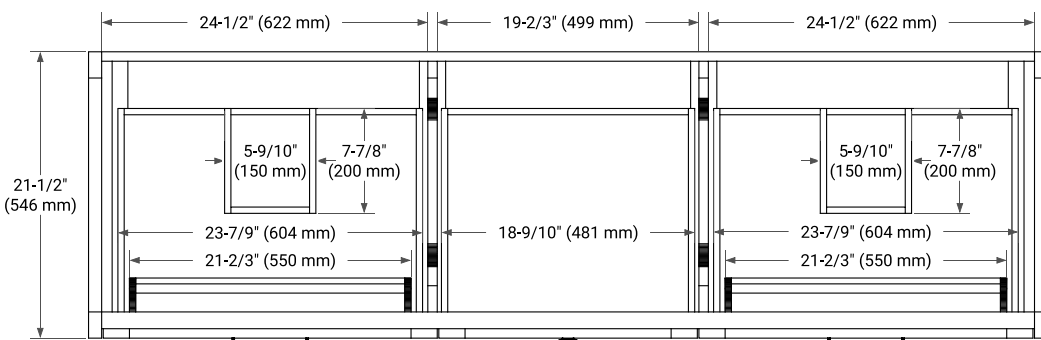

MONROE 72" DOUBLE SINK BASE CABINET

BASE CABINET DIMENSIONS

72" W x 21.5" D x 34.5" H

FEATURES

- Solid wood frame and Plywood
- Soft-close system
- Dovetail construction
- Ample storage

HARDWARE FINISHES*

Brushed Nickel Matte Black

72" DOUBLE RECTANGLE SINK COUNTERTOP WITH 1.5 IN. THICKNESS

ARIEL

OVERALL DIMENSIONS

72.25" W x 22" D x 1.5" H

COUNTERTOP OPTIONS

Carrara White Quartz

FEATURES

- Solid countertop with mitered edges & seams
- Undermount white rectangular sink
- Pre-drilled for 8" widespread faucet

INCLUDED

- Countertop
- Matching Backsplash
- Rectangle Sinks

COUNTERTOP PLAN VIEW

EDGE SIDE VIEW

THREE DIMENSIONAL COUNTERTOP VIEW