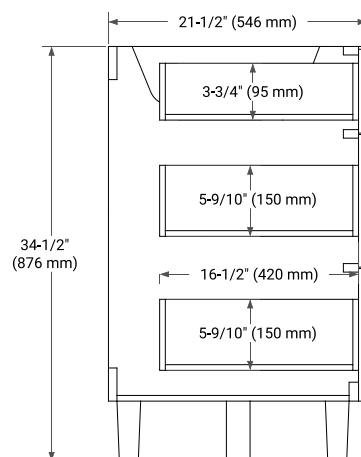

MONROE 72" DOUBLE SINK BASE CABINET

BASE CABINET DIMENSIONS

72" W x 21.5" D x 34.5" H

FEATURES

- Solid wood frame and Plywood
- Soft-close system
- Dovetail construction
- Ample storage

HARDWARE FINISHES*

Brushed Nickel   Matte Black

Hardware comes preinstalled with the illustrated option. Other finishes are available on our online store if you prefer a different one.

AVAILABLE COLORS

White   Grey   Midnight Blue   Oak

SIDE VIEW