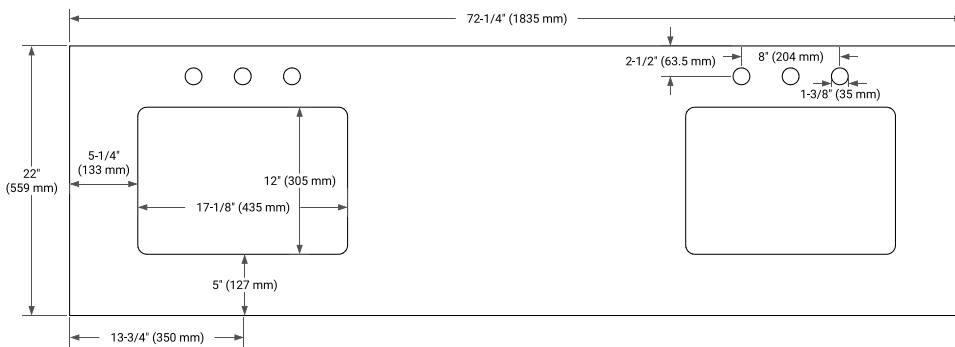

MONROE 72" DOUBLE SINK BASE CABINET

BASE CABINET DIMENSIONS

72" W x 21.5" D x 34.5" H

FEATURES

- Solid wood frame and Plywood
- Soft-close system
- Dovetail construction
- Ample storage

HARDWARE FINISHES*

Brushed Nickel Matte Black

72" DOUBLE RECTANGLE SINK COUNTERTOP WITH 1.5 IN. THICKNESS

ARIEL

OVERALL DIMENSIONS

72.25" W x 22" D x 1.5" H

COUNTERTOP OPTIONS

Carrara White Quartz

FEATURES

- Solid countertop with mitered edges & seams
- Undermount white rectangular sink
- Pre-drilled for 8" widespread faucet

INCLUDED

- Countertop
- Matching Backsplash
- Rectangle Sinks

COUNTERTOP PLAN VIEW

EDGE SIDE VIEW

THREE DIMENSIONAL COUNTERTOP VIEW