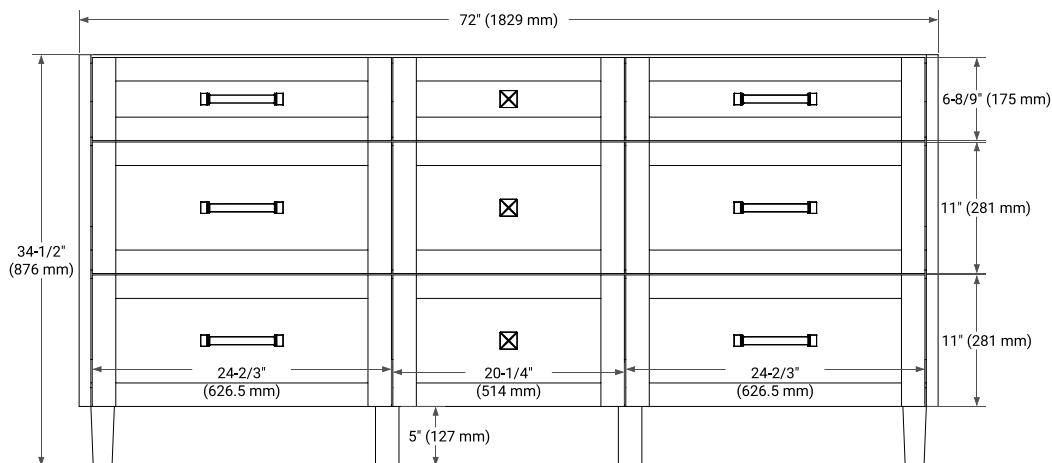

AVAILABLE COLORS

White   Grey   Midnight Blue   Oak

FRONT VIEW