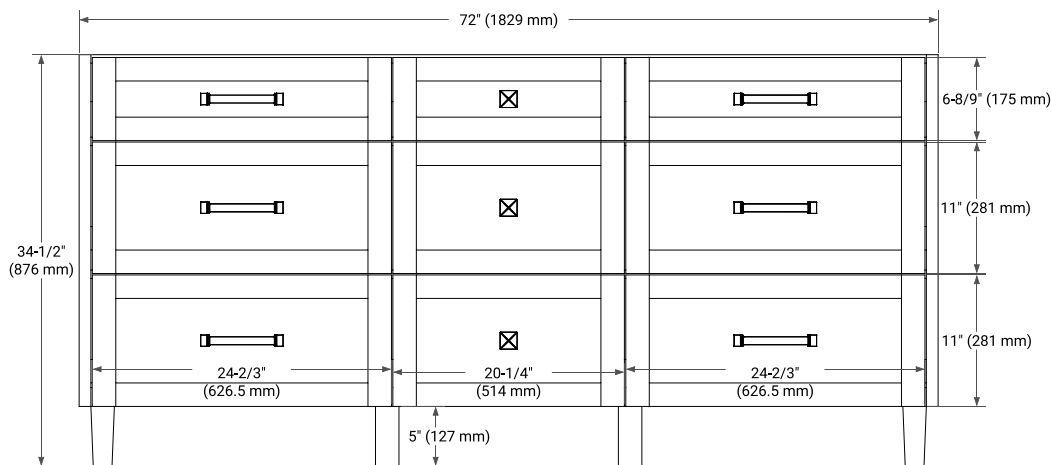

AVAILABLE COLORS

White   Grey   Midnight Blue   Oak

FRONT VIEW