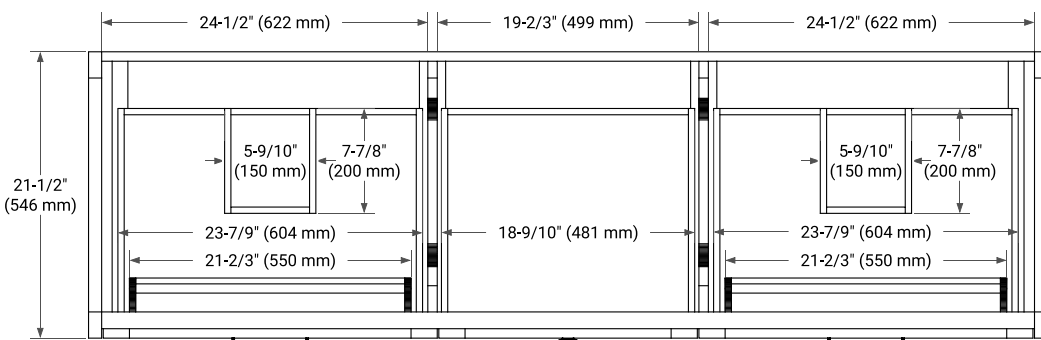

MONROE 72" DOUBLE SINK BASE CABINET

ARIEL

BASE CABINET DIMENSIONS

72" W x 21.5" D x 34.5" H

FEATURES

- Solid wood frame and Plywood
- Soft-close system
- Dovetail construction
- Ample storage

HARDWARE FINISHES*

Brushed Nickel   Matte Black

Hardware comes preinstalled with the illustrated option. Other finishes are available on our online store if you prefer a different one.

AVAILABLE COLORS

White   Grey   Midnight Blue   Oak

PLAN VIEW