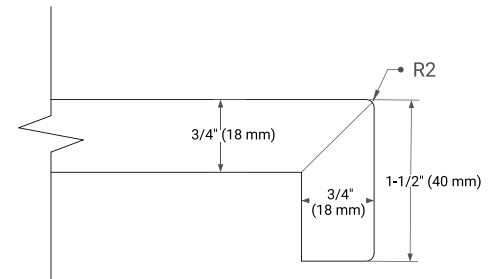

EDGE SIDE VIEW