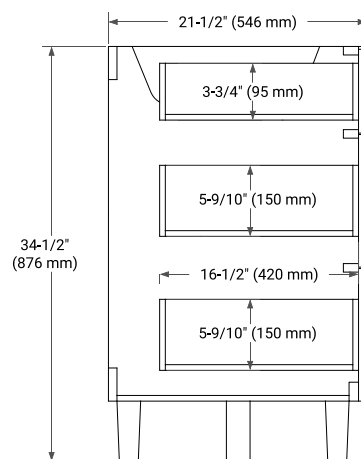

MONROE 72" DOUBLE SINK BASE CABINET

ARIEL

BASE CABINET DIMENSIONS

72" W x 21.5" D x 34.5" H

FEATURES

- Solid wood frame and Plywood
- Soft-close system
- Dovetail construction
- Ample storage

HARDWARE FINISHES*

Brushed Nickel   Matte Black

Hardware comes preinstalled with the illustrated option. Other finishes are available on our online store if you prefer a different one.

AVAILABLE COLORS

White   Grey   Midnight Blue   Oak

SIDE VIEW