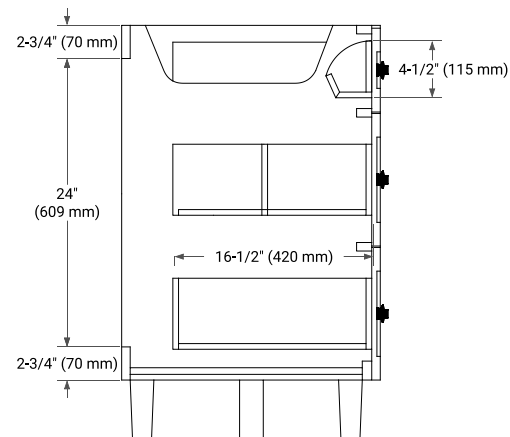

## BASE CABINET DIMENSIONS

72" W x 21.5" D x 34.5" H

# 73" DOUBLE OVAL SINK COUNTERTOP WITH 1.5 IN. THICKNESS

## OVERALL DIMENSIONS

73" W x 22" D x 1.5" H