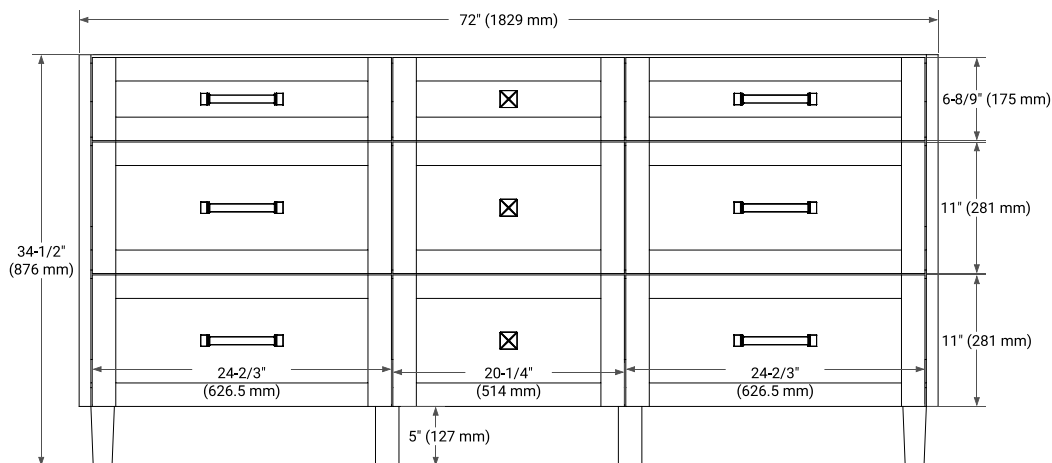

MONROE 72" DOUBLE SINK BASE CABINET

ARIEL

BASE CABINET DIMENSIONS

72" W x 21.5" D x 34.5" H

FEATURES

- Solid wood frame and Plywood
- Soft-close system
- Dovetail construction
- Ample storage

HARDWARE FINISHES*

FRONT VIEW

SIDE VIEW

PLAN VIEW

73" DOUBLE RECTANGLE SINK COUNTERTOP WITH 1.5 IN. THICKNESS

ARIEL

OVERALL DIMENSIONS

73" W x 22" D x 1.5" H

COUNTERTOP OPTIONS

Carrara Marble

White Quartz

FEATURES

- Solid countertop with mitered edges & seams
- Undermount white rectangular sink
- Pre-drilled for 8" widespread faucet

INCLUDED

- Countertop
- Matching Backsplash
- Rectangle Sinks

COUNTERTOP PLAN VIEW

EDGE SIDE VIEW

THREE DIMENSIONAL COUNTERTOP VIEW