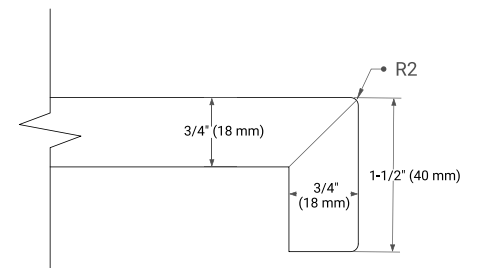

MONROE 72" DOUBLE SINK BASE CABINET

ARIEL

BASE CABINET DIMENSIONS

72" W x 21.5" D x 34.5" H

FEATURES

- Solid wood frame and Plywood
- Soft-close system
- Dovetail construction
- Ample storage

HARDWARE FINISHES*

FRONT VIEW

SIDE VIEW

PLAN VIEW

73" DOUBLE RECTANGLE SINK COUNTERTOP WITH 1.5 IN. THICKNESS

ARIEL

OVERALL DIMENSIONS

73" W x 22" D x 1.5" H

COUNTERTOP OPTIONS

Carrara Marble

White Quartz

FEATURES

- Solid countertop with mitered edges & seams
- Undermount white rectangular sink
- Pre-drilled for 8" widespread faucet

INCLUDED

- Countertop
- Matching Backsplash
- Rectangle Sinks

COUNTERTOP PLAN VIEW

EDGE SIDE VIEW

THREE DIMENSIONAL COUNTERTOP VIEW