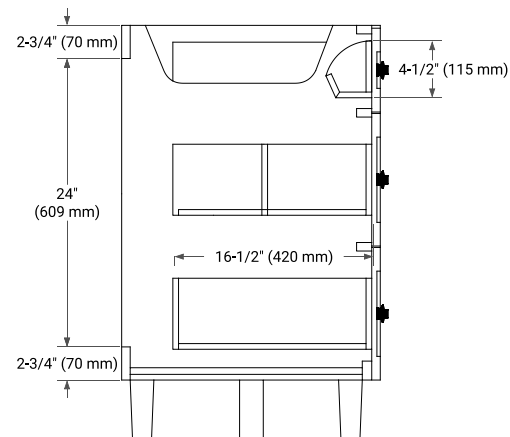

MONROE 72" DOUBLE SINK BASE CABINET

ARIEL

BASE CABINET DIMENSIONS

72" W x 21.5" D x 34.5" H

FEATURES

- Solid wood frame and Plywood
- Soft-close system
- Dovetail construction
- Ample storage

HARDWARE FINISHES*

FRONT VIEW

SIDE VIEW

PLAN VIEW

73" DOUBLE RECTANGLE SINK COUNTERTOP WITH 1.5 IN. THICKNESS

ARIEL

OVERALL DIMENSIONS

73" W x 22" D x 1.5" H

COUNTERTOP OPTIONS

COUNTERTOP PLAN VIEW

EDGE SIDE VIEW

THREE DIMENSIONAL COUNTERTOP VIEW