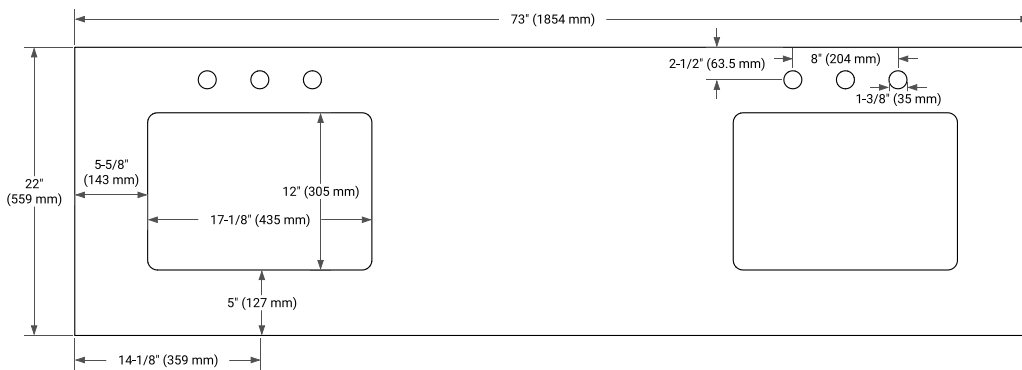

MONROE 72" DOUBLE SINK BASE CABINET

ARIEL

BASE CABINET DIMENSIONS

72" W x 21.5" D x 34.5" H

FEATURES

- Solid wood frame and Plywood
- Soft-close system
- Dovetail construction
- Ample storage

HARDWARE FINISHES*

FRONT VIEW

SIDE VIEW

PLAN VIEW

73" DOUBLE RECTANGLE SINK COUNTERTOP WITH 1.5 IN. THICKNESS

ARIEL

OVERALL DIMENSIONS

73" W x 22" D x 1.5" H

COUNTERTOP OPTIONS

Carrara Marble

White Quartz

FEATURES

- Solid countertop with mitered edges & seams
- Undermount white rectangular sink
- Pre-drilled for 8" widespread faucet

INCLUDED

- Countertop
- Matching Backsplash
- Rectangle Sinks

COUNTERTOP PLAN VIEW

EDGE SIDE VIEW

THREE DIMENSIONAL COUNTERTOP VIEW