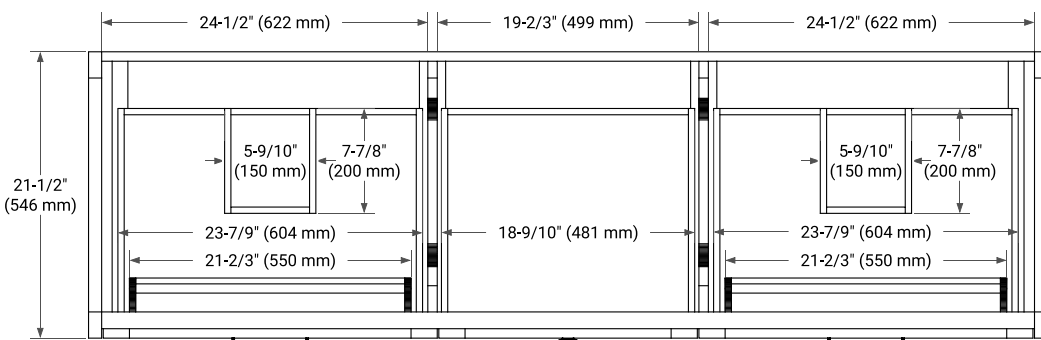

MONROE 72" DOUBLE SINK BASE CABINET

ARIEL

BASE CABINET DIMENSIONS

72" W x 21.5" D x 34.5" H

FEATURES

- Solid wood frame and Plywood
- Soft-close system
- Dovetail construction
- Ample storage

HARDWARE FINISHES*

FRONT VIEW

SIDE VIEW

PLAN VIEW

73" DOUBLE RECTANGLE SINK COUNTERTOP WITH 1.5 IN. THICKNESS

ARIEL

OVERALL DIMENSIONS

73" W x 22" D x 1.5" H

COUNTERTOP OPTIONS

COUNTERTOP PLAN VIEW

EDGE SIDE VIEW

THREE DIMENSIONAL COUNTERTOP VIEW