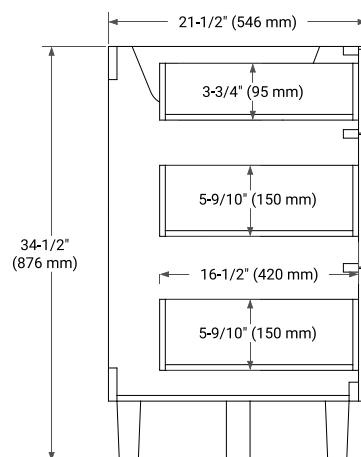

MONROE 72" DOUBLE SINK BASE CABINET

ARIEL

BASE CABINET DIMENSIONS

72" W x 21.5" D x 34.5" H

FEATURES

- Solid wood frame and Plywood
- Soft-close system
- Dovetail construction
- Ample storage

HARDWARE FINISHES*

FRONT VIEW

SIDE VIEW

PLAN VIEW

73" DOUBLE RECTANGLE SINK COUNTERTOP WITH 1.5 IN. THICKNESS

ARIEL

OVERALL DIMENSIONS

73" W x 22" D x 1.5" H

COUNTERTOP OPTIONS

COUNTERTOP PLAN VIEW

EDGE SIDE VIEW

THREE DIMENSIONAL COUNTERTOP VIEW