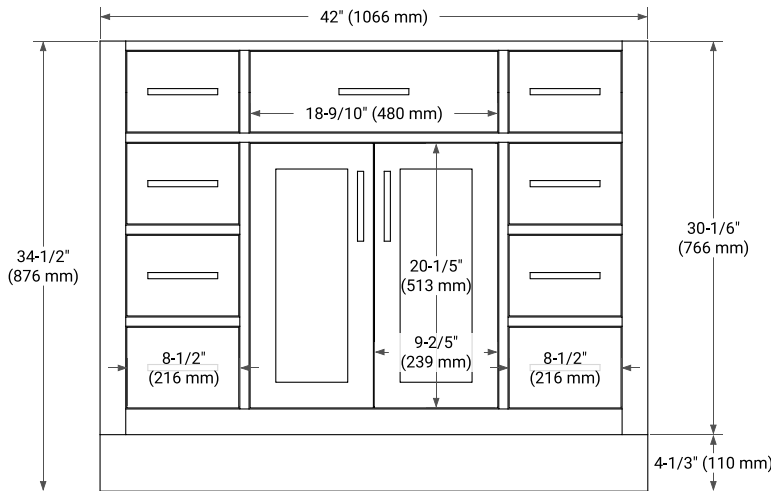

HEPBURN 42" SINGLE SINK BASE CABINET

ARIEL

BASE CABINET DIMENSIONS

42" W x 21.5" D x 34.5" H

FEATURES

- Solid wood frame & plywood panels
- Dovetail drawers and joints
- Soft closing doors & drawers

HARDWARE FINISHES*

Brushed Nickel   Satin Brass   Matte Black   Polished Chrome

*Hardware comes preinstalled with the illustrated option. Other finishes are available on our online store if you prefer a different one.

AVAILABLE COLORS

White   Grey   Midnight Blue   Black   Oak

FRONT VIEW

SIDE VIEW

PLAN VIEW