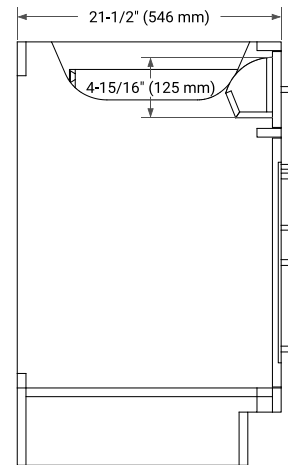

## BASE CABINET DIMENSIONS

42" W x 21.5" D x 34.5" H

## FRONT VIEW

## SIDE VIEW

## PLAN VIEW