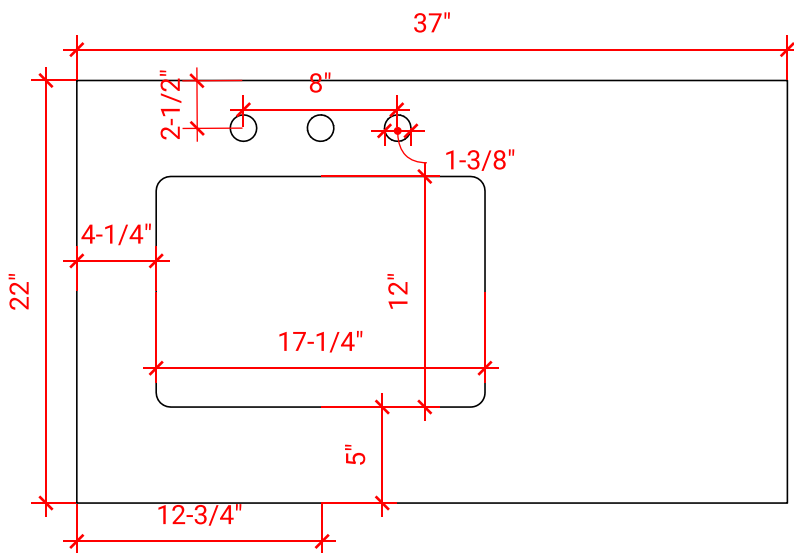

37" LEFT OFFSET RECTANGLE SINK THIN COUNTERTOP

OVERALL DIMENSIONS

37" W x 22" D x 1.5" H

COUNTERTOP OPTIONS

FEATURES

- Solid countertop with mitered edges & seams
- Undermount white rectangular sink
- Pre-drilled for 8" widespread faucet

INCLUDED

- Countertop
- Matching Backsplash
- Sink

COUNTERTOP PLAN VIEW