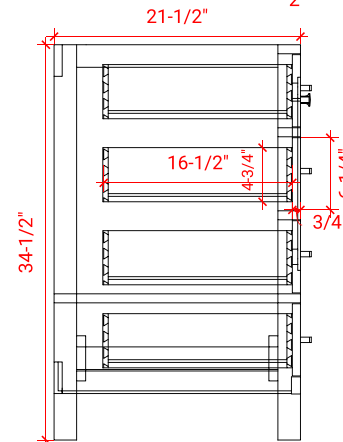

CAMBRIDGE 37" LEFT OFFSET CABINET

ARIEL

A037S-L

BASE CABINET DIMENSIONS

36" W x 21.5" D x 34.5" H

FEATURES

- Solid wood frame & plywood panels
- Dovetail drawers and joints
- Soft closing doors & drawers

HARDWARE FINISHES

Satin Nickel   Satin Brass   Satin Black

AVAILABLE COLORS

White   Grey   Espresso   Midnight Blue

PLAN VIEW