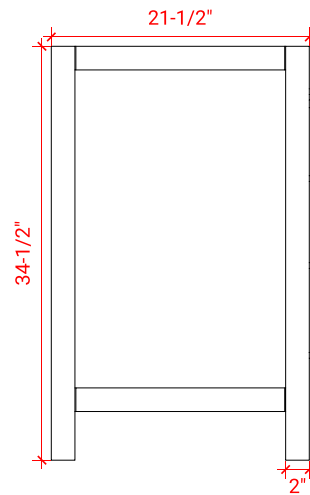

CAMBRIDGE 37" LEFT OFFSET CABINET

ARIEL

A037S-L

BASE CABINET DIMENSIONS

36" W x 21.5" D x 34.5" H

FEATURES

- Solid wood frame & plywood panels
- Dovetail drawers and joints
- Soft closing doors & drawers

HARDWARE FINISHES

Satin Nickel   Satin Brass   Satin Black

AVAILABLE COLORS

White   Grey   Espresso   Midnight Blue

SIDE VIEW