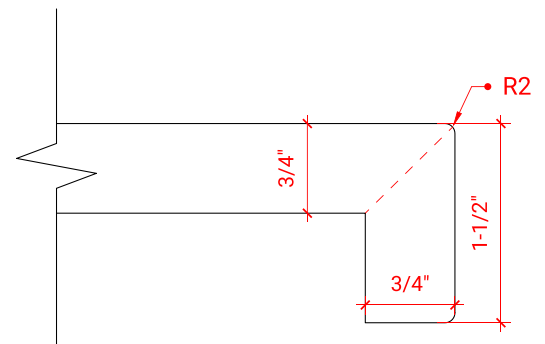

EDGE SIDE VIEW