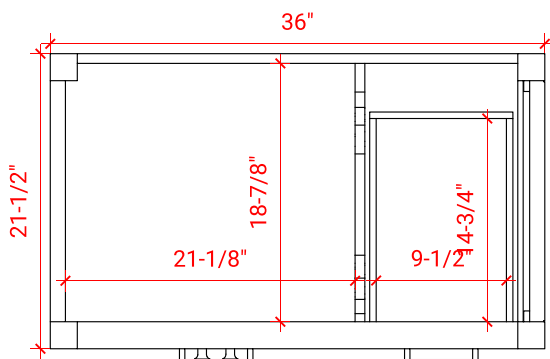

CAMBRIDGE 37" LEFT OFFSET CABINET

ARIEL

A037S-L

BASE CABINET DIMENSIONS

36" W x 21.5" D x 34.5" H

FEATURES

- Solid wood frame & plywood panels
- Dovetail drawers and joints
- Soft closing doors & drawers

HARDWARE FINISHES

Satin Nickel   Satin Brass   Satin Black

AVAILABLE COLORS

White   Grey   Espresso   Midnight Blue

PLAN VIEW