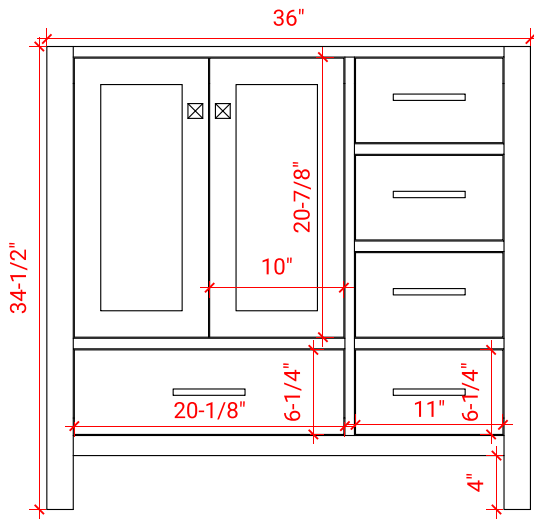

White   Grey   Espresso   Midnight Blue

FRONT VIEW