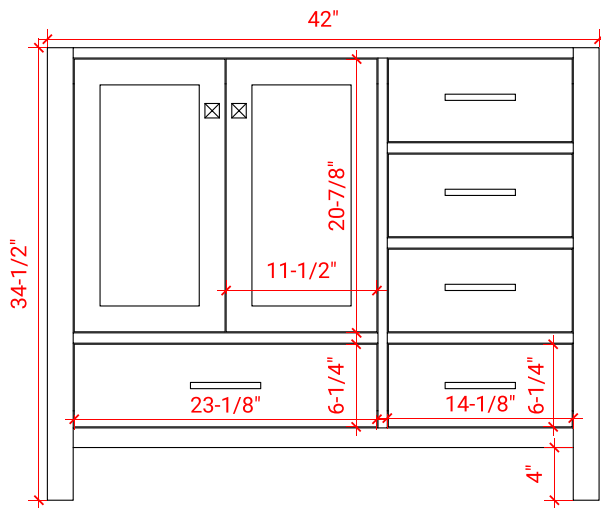

CAMBRIDGE 43" LEFT OFFSET CABINET

ARIEL

A043S-L

BASE CABINET DIMENSIONS

42" W x 21.5" D x 34.5" H

FEATURES

- Solid wood frame & plywood panels
- Dovetail drawers and joints
- Soft closing doors & drawers

HARDWARE FINISHES

Satin Nickel Satin Brass Satin Black

AVAILABLE COLORS

White Grey Espresso Midnight Blue

FRONT VIEW

SIDE VIEW

PLAN VIEW

43" LEFT OFFSET OVAL SINK THIN COUNTERTOP

OVERALL DIMENSIONS

43" W x 22" D x 1.5" H

COUNTERTOP OPTIONS

Carrara Marble
CW-043S-L-OVL-CT

White Quartz
WQ-043S-L-OVL-CT

FEATURES

- Solid countertop with mitered edges & seams
- Undermount white oval sink
- Pre-drilled for 8" widespread faucet

INCLUDED

- Countertop
- Matching Backsplash
- Sink

COUNTERTOP PLAN VIEW

EDGE SIDE VIEW

THREE DIMENSIONAL COUNTERTOP VIEW