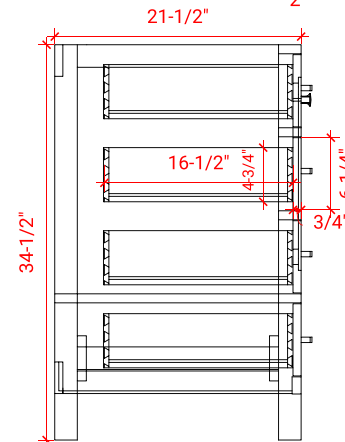

CAMBRIDGE 43" LEFT OFFSET CABINET

ARIEL

A043S-L

BASE CABINET DIMENSIONS

42" W x 21.5" D x 34.5" H

FEATURES

- Solid wood frame & plywood panels
- Dovetail drawers and joints
- Soft closing doors & drawers

HARDWARE FINISHES

Satin Nickel Satin Brass Satin Black

AVAILABLE COLORS

White Grey Espresso Midnight Blue

FRONT VIEW

SIDE VIEW

PLAN VIEW

43" LEFT OFFSET OVAL SINK THIN COUNTERTOP

OVERALL DIMENSIONS

43" W x 22" D x 1.5" H

COUNTERTOP OPTIONS

Carrara Marble
CW-043S-L-OVL-CT

White Quartz
WQ-043S-L-OVL-CT

FEATURES

- Solid countertop with mitered edges & seams
- Undermount white oval sink
- Pre-drilled for 8" widespread faucet

INCLUDED

- Countertop
- Matching Backsplash
- Sink

COUNTERTOP PLAN VIEW

EDGE SIDE VIEW

THREE DIMENSIONAL COUNTERTOP VIEW