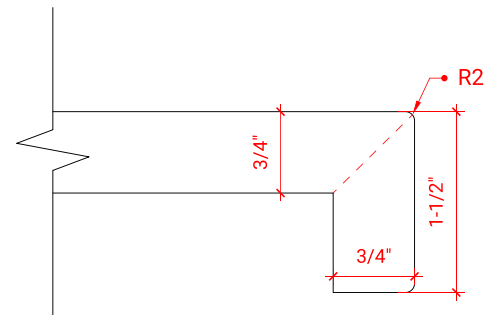

CAMBRIDGE 43" LEFT OFFSET CABINET

ARIEL

A043S-L

BASE CABINET DIMENSIONS

42" W x 21.5" D x 34.5" H

FEATURES

- Solid wood frame & plywood panels
- Dovetail drawers and joints
- Soft closing doors & drawers

HARDWARE FINISHES

43" W x 22" D x 1.5" H

COUNTERTOP OPTIONS

Carrara Marble
CW-043S-L-OVL-CT

White Quartz
WQ-043S-L-OVL-CT

FEATURES

- Solid countertop with mitered edges & seams
- Undermount white oval sink
- Pre-drilled for 8" widespread faucet

INCLUDED

- Countertop
- Matching Backsplash
- Sink

COUNTERTOP PLAN VIEW

EDGE SIDE VIEW

THREE DIMENSIONAL COUNTERTOP VIEW