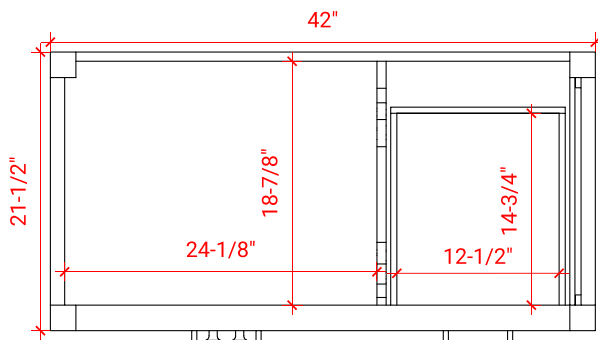

CAMBRIDGE 43" LEFT OFFSET CABINET

ARIEL

A043S-L

BASE CABINET DIMENSIONS

42" W x 21.5" D x 34.5" H

FEATURES

- Solid wood frame & plywood panels
- Dovetail drawers and joints
- Soft closing doors & drawers

HARDWARE FINISHES

Satin Nickel Satin Brass Satin Black

AVAILABLE COLORS

White Grey Espresso Midnight Blue

FRONT VIEW

SIDE VIEW

PLAN VIEW

43" LEFT OFFSET OVAL SINK THIN COUNTERTOP

OVERALL DIMENSIONS

43" W x 22" D x 1.5" H

COUNTERTOP OPTIONS

Carrara Marble
CW-043S-L-OVL-CT

White Quartz
WQ-043S-L-OVL-CT

FEATURES

- Solid countertop with mitered edges & seams
- Undermount white oval sink
- Pre-drilled for 8" widespread faucet

INCLUDED

- Countertop
- Matching Backsplash
- Sink

COUNTERTOP PLAN VIEW

EDGE SIDE VIEW

THREE DIMENSIONAL COUNTERTOP VIEW