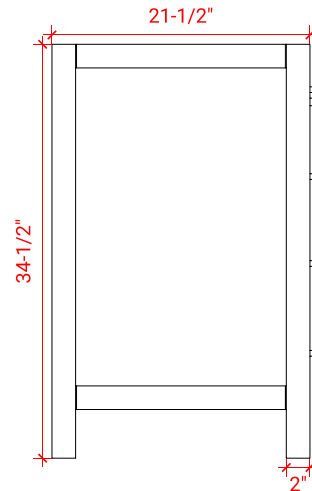

CAMBRIDGE 43" LEFT OFFSET CABINET

ARIEL

A043S-L

BASE CABINET DIMENSIONS

42" W x 21.5" D x 34.5" H

FEATURES

- Solid wood frame & plywood panels
- Dovetail drawers and joints
- Soft closing doors & drawers

HARDWARE FINISHES

Satin Nickel Satin Brass Satin Black

AVAILABLE COLORS

White Grey Espresso Midnight Blue

FRONT VIEW

SIDE VIEW

PLAN VIEW

43" LEFT OFFSET OVAL SINK THIN COUNTERTOP

OVERALL DIMENSIONS

43" W x 22" D x 1.5" H

COUNTERTOP OPTIONS

Carrara Marble
CW-043S-L-OVL-CT

White Quartz
WQ-043S-L-OVL-CT

FEATURES

- Solid countertop with mitered edges & seams
- Undermount white oval sink
- Pre-drilled for 8" widespread faucet

INCLUDED

- Countertop
- Matching Backsplash
- Sink

COUNTERTOP PLAN VIEW

EDGE SIDE VIEW

THREE DIMENSIONAL COUNTERTOP VIEW