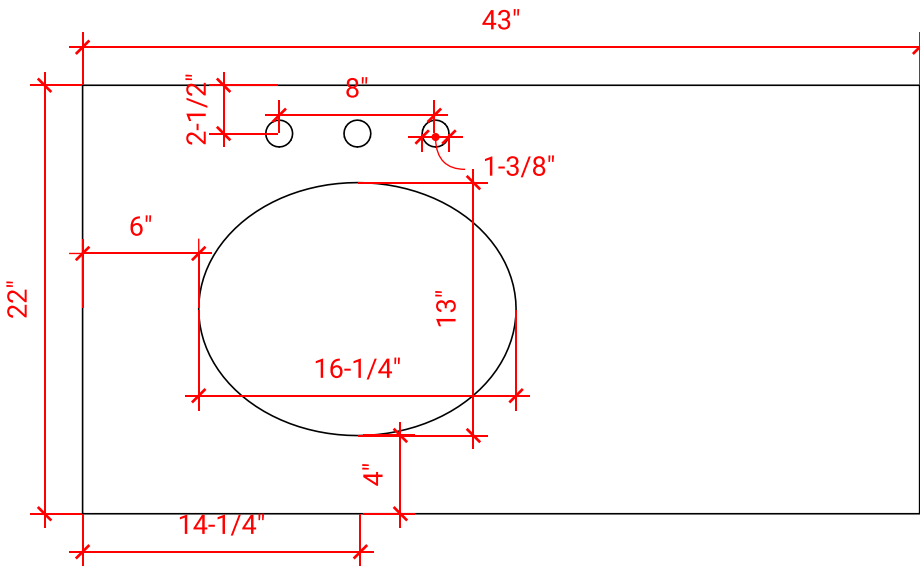

CAMBRIDGE 43" LEFT OFFSET CABINET

ARIEL

A043S-L

BASE CABINET DIMENSIONS

42" W x 21.5" D x 34.5" H

FEATURES

- Solid wood frame & plywood panels
- Dovetail drawers and joints
- Soft closing doors & drawers

HARDWARE FINISHES

Satin Nickel Satin Brass Satin Black

AVAILABLE COLORS

White Grey Espresso Midnight Blue

FRONT VIEW

SIDE VIEW

PLAN VIEW

43" LEFT OFFSET OVAL SINK THIN COUNTERTOP

OVERALL DIMENSIONS

43" W x 22" D x 1.5" H

COUNTERTOP OPTIONS

Carrara Marble
CW-043S-L-OVL-CT

White Quartz
WQ-043S-L-OVL-CT

FEATURES

- Solid countertop with mitered edges & seams
- Undermount white oval sink
- Pre-drilled for 8" widespread faucet

INCLUDED

- Countertop
- Matching Backsplash
- Sink

COUNTERTOP PLAN VIEW

EDGE SIDE VIEW

THREE DIMENSIONAL COUNTERTOP VIEW