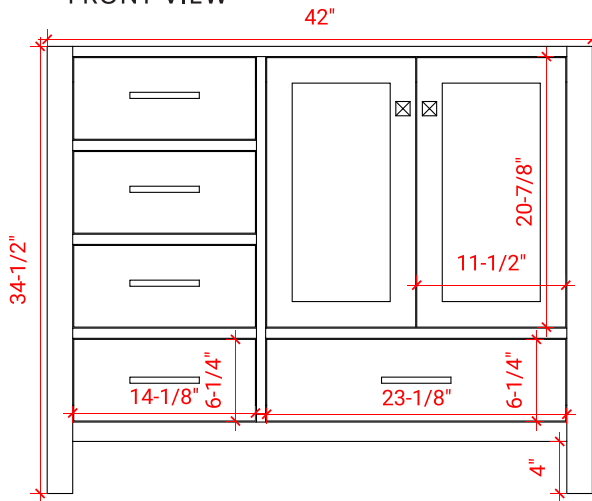

CAMBRIDGE 43" RIGHT OFFSET CABINET

ARIEL

A043S-R

BASE CABINET DIMENSIONS

42" W x 21.5" D x 34.5" H

FEATURES

- Solid wood frame & plywood panels
- Dovetail drawers and joints
- Soft closing doors & drawers

HARDWARE FINISHES

Satin Nickel Satin Brass Satin Black

AVAILABLE COLORS

White Grey Espresso Midnight Blue

FRONT VIEW

SIDE VIEW

PLAN VIEW

43" RIGHT OFFSET OVAL SINK THIN COUNTERTOP

OVERALL DIMENSIONS

43" W x 22" D x 1.5" H

COUNTERTOP OPTIONS

Carrara Marble
CW-043S-R-OVL-CT

White Quartz
WQ-043S-R-OVL-CT

FEATURES

- Solid countertop with mitered edges & seams
- Undermount white oval sink
- Pre-drilled for 8" widespread faucet

INCLUDED

- Countertop
- Matching Backsplash
- Sink

COUNTERTOP PLAN VIEW

EDGE SIDE VIEW

THREE DIMENSIONAL COUNTERTOP VIEW