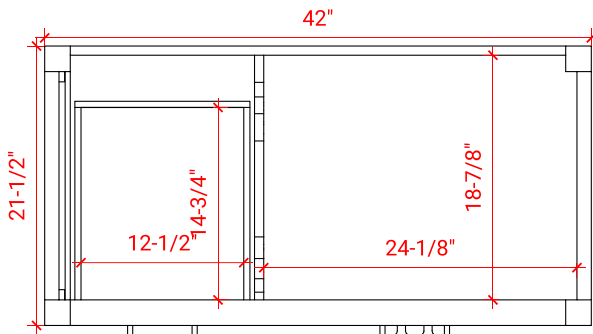

CAMBRIDGE 43" RIGHT OFFSET CABINET

ARIEL

A043S-R

BASE CABINET DIMENSIONS

42" W x 21.5" D x 34.5" H

FEATURES

- Solid wood frame & plywood panels
- Dovetail drawers and joints
- Soft closing doors & drawers

HARDWARE FINISHES

Satin Nickel Satin Brass Satin Black

AVAILABLE COLORS

White Grey Espresso Midnight Blue

FRONT VIEW

SIDE VIEW

PLAN VIEW

43" RIGHT OFFSET OVAL SINK THIN COUNTERTOP

OVERALL DIMENSIONS

43" W x 22" D x 1.5" H

COUNTERTOP OPTIONS

Carrara Marble
CW-043S-R-OVL-CT

White Quartz
WQ-043S-R-OVL-CT

FEATURES

- Solid countertop with mitered edges & seams
- Undermount white oval sink
- Pre-drilled for 8" widespread faucet

INCLUDED

- Countertop
- Matching Backsplash
- Sink

COUNTERTOP PLAN VIEW

EDGE SIDE VIEW

THREE DIMENSIONAL COUNTERTOP VIEW