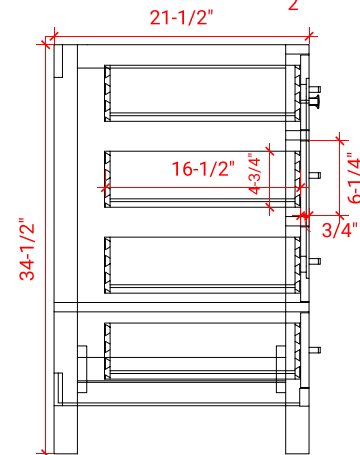

CAMBRIDGE 43" RIGHT OFFSET CABINET

ARIEL

A043S-R

BASE CABINET DIMENSIONS

42" W x 21.5" D x 34.5" H

FEATURES

- Solid wood frame & plywood panels
- Dovetail drawers and joints
- Soft closing doors & drawers

HARDWARE FINISHES

Satin Nickel Satin Brass Satin Black

AVAILABLE COLORS

White Grey Espresso Midnight Blue

FRONT VIEW

SIDE VIEW

PLAN VIEW

43" RIGHT OFFSET OVAL SINK THIN COUNTERTOP

OVERALL DIMENSIONS

43" W x 22" D x 1.5" H

COUNTERTOP OPTIONS

Carrara Marble
CW-043S-R-OVL-CT

White Quartz
WQ-043S-R-OVL-CT

FEATURES

- Solid countertop with mitered edges & seams
- Undermount white oval sink
- Pre-drilled for 8" widespread faucet

INCLUDED

- Countertop
- Matching Backsplash
- Sink

COUNTERTOP PLAN VIEW

EDGE SIDE VIEW

THREE DIMENSIONAL COUNTERTOP VIEW