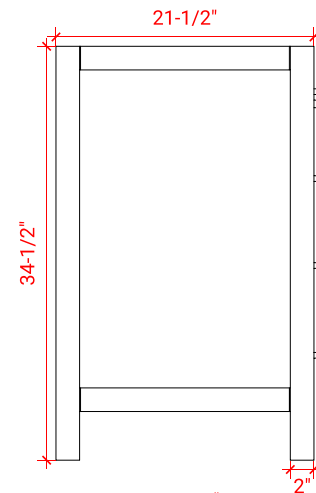

CAMBRIDGE 43" RIGHT OFFSET CABINET

ARIEL

A043S-R

BASE CABINET DIMENSIONS

42" W x 21.5" D x 34.5" H

FEATURES

- Solid wood frame & plywood panels
- Dovetail drawers and joints
- Soft closing doors & drawers

HARDWARE FINISHES

Satin Nickel Satin Brass Satin Black

AVAILABLE COLORS

White Grey Espresso Midnight Blue

FRONT VIEW

SIDE VIEW

PLAN VIEW

43" RIGHT OFFSET OVAL SINK THIN COUNTERTOP

OVERALL DIMENSIONS

43" W x 22" D x 1.5" H

COUNTERTOP OPTIONS

Carrara Marble
CW-043S-R-OVL-CT

White Quartz
WQ-043S-R-OVL-CT

FEATURES

- Solid countertop with mitered edges & seams
- Undermount white oval sink
- Pre-drilled for 8" widespread faucet

INCLUDED

- Countertop
- Matching Backsplash
- Sink

COUNTERTOP PLAN VIEW

EDGE SIDE VIEW

THREE DIMENSIONAL COUNTERTOP VIEW