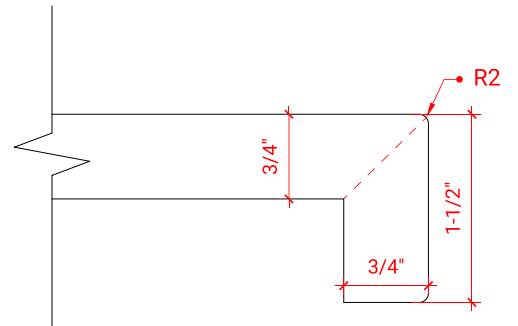

CAMBRIDGE 43" RIGHT OFFSET CABINET

ARIEL

A043S-R

BASE CABINET DIMENSIONS

42" W x 21.5" D x 34.5" H

FEATURES

- Solid wood frame & plywood panels
- Dovetail drawers and joints
- Soft closing doors & drawers

HARDWARE FINISHES

43" W x 22" D x 1.5" H

COUNTERTOP OPTIONS

Carrara Marble
CW-043S-R-OVL-CT

White Quartz
WQ-043S-R-OVL-CT

FEATURES

- Solid countertop with mitered edges & seams
- Undermount white oval sink
- Pre-drilled for 8" widespread faucet

INCLUDED

- Countertop
- Matching Backsplash
- Sink

COUNTERTOP PLAN VIEW

EDGE SIDE VIEW

THREE DIMENSIONAL COUNTERTOP VIEW