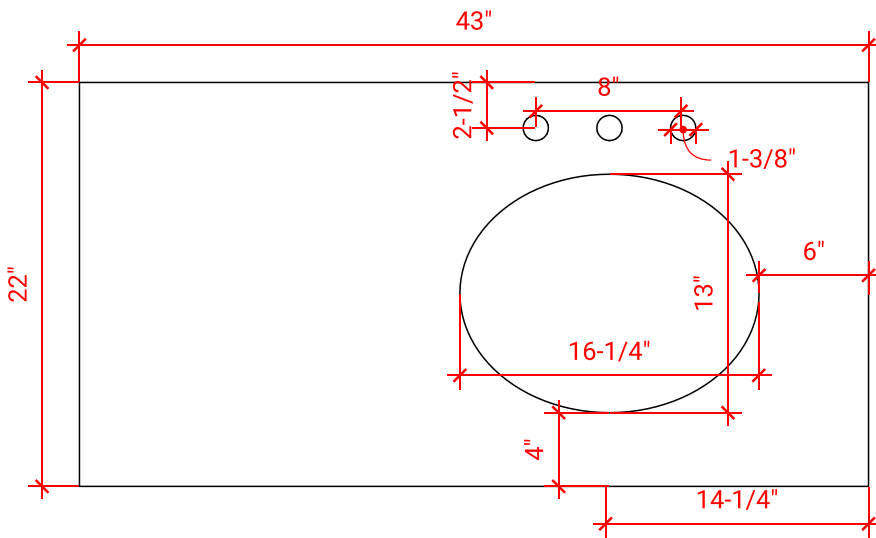

CAMBRIDGE 43" RIGHT OFFSET CABINET

ARIEL

A043S-R

BASE CABINET DIMENSIONS

42" W x 21.5" D x 34.5" H

FEATURES

- Solid wood frame & plywood panels
- Dovetail drawers and joints
- Soft closing doors & drawers

HARDWARE FINISHES

Satin Nickel Satin Brass Satin Black

AVAILABLE COLORS

White Grey Espresso Midnight Blue

FRONT VIEW

SIDE VIEW

PLAN VIEW

43" RIGHT OFFSET OVAL SINK THIN COUNTERTOP

OVERALL DIMENSIONS

43" W x 22" D x 1.5" H

COUNTERTOP OPTIONS

Carrara Marble
CW-043S-R-OVL-CT

White Quartz
WQ-043S-R-OVL-CT

FEATURES

- Solid countertop with mitered edges & seams
- Undermount white oval sink
- Pre-drilled for 8" widespread faucet

INCLUDED

- Countertop
- Matching Backsplash
- Sink

COUNTERTOP PLAN VIEW

EDGE SIDE VIEW

THREE DIMENSIONAL COUNTERTOP VIEW