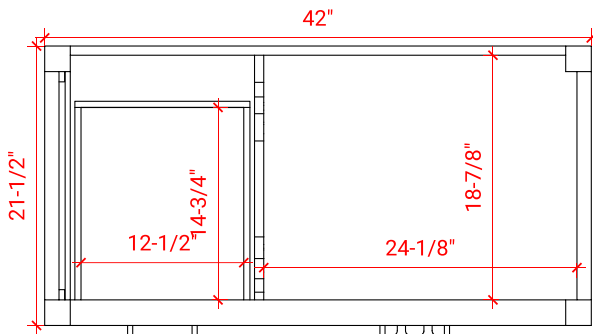

CAMBRIDGE 43" RIGHT OFFSET CABINET

ARIEL

A043S-R

BASE CABINET DIMENSIONS

42" W x 21.5" D x 34.5" H

FEATURES

- Solid wood frame & plywood panels
- Dovetail drawers and joints
- Soft closing doors & drawers

HARDWARE FINISHES

Satin Nickel Satin Brass Satin Black

AVAILABLE COLORS

White Grey Espresso Midnight Blue

FRONT VIEW

SIDE VIEW

PLAN VIEW

43" RIGHT OFFSET RECTANGLE SINK THIN COUNTERTOP

OVERALL DIMENSIONS

43" W x 22" D x 1.5" H

COUNTERTOP OPTIONS

Carrara Marble
CW-043S-R-REC-CT

White Quartz
WQ-043S-R-REC-CT

FEATURES

- Solid countertop with mitered edges & seams
- Undermount white rectangular sink
- Pre-drilled for 8" widespread faucet

INCLUDED

- Countertop
- Matching Backsplash
- Sink

COUNTERTOP PLAN VIEW

EDGE SIDE VIEW

THREE DIMENSIONAL COUNTERTOP VIEW