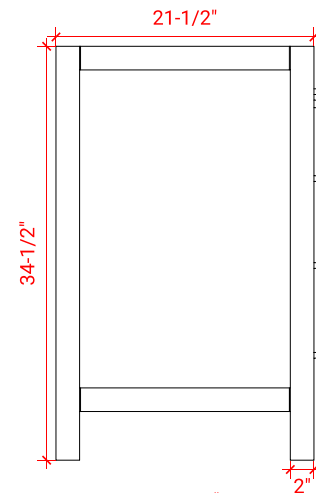

CAMBRIDGE 43" RIGHT OFFSET CABINET

ARIEL

A043S-R

BASE CABINET DIMENSIONS

42" W x 21.5" D x 34.5" H

FEATURES

- Solid wood frame & plywood panels
- Dovetail drawers and joints
- Soft closing doors & drawers

HARDWARE FINISHES

Satin Nickel Satin Brass Satin Black

AVAILABLE COLORS

White Grey Espresso Midnight Blue

FRONT VIEW

SIDE VIEW

PLAN VIEW

43" RIGHT OFFSET RECTANGLE SINK THIN COUNTERTOP

OVERALL DIMENSIONS

43" W x 22" D x 1.5" H

COUNTERTOP OPTIONS

Carrara Marble
CW-043S-R-REC-CT

White Quartz
WQ-043S-R-REC-CT

FEATURES

- Solid countertop with mitered edges & seams
- Undermount white rectangular sink
- Pre-drilled for 8" widespread faucet

INCLUDED

- Countertop
- Matching Backsplash
- Sink

COUNTERTOP PLAN VIEW

EDGE SIDE VIEW

THREE DIMENSIONAL COUNTERTOP VIEW