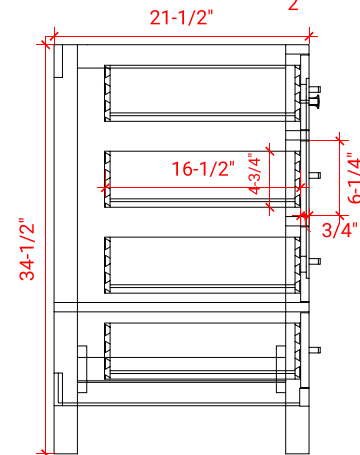

CAMBRIDGE 43" RIGHT OFFSET CABINET

ARIEL

A043S-R

BASE CABINET DIMENSIONS

42" W x 21.5" D x 34.5" H

FEATURES

- Solid wood frame & plywood panels
- Dovetail drawers and joints
- Soft closing doors & drawers

HARDWARE FINISHES

Satin Nickel Satin Brass Satin Black

AVAILABLE COLORS

White Grey Espresso Midnight Blue

FRONT VIEW

SIDE VIEW

PLAN VIEW

43" RIGHT OFFSET RECTANGLE SINK THIN COUNTERTOP

OVERALL DIMENSIONS

43" W x 22" D x 1.5" H

COUNTERTOP OPTIONS

Carrara Marble
CW-043S-R-REC-CT

White Quartz
WQ-043S-R-REC-CT

FEATURES

- Solid countertop with mitered edges & seams
- Undermount white rectangular sink
- Pre-drilled for 8" widespread faucet

INCLUDED

- Countertop
- Matching Backsplash
- Sink

COUNTERTOP PLAN VIEW

EDGE SIDE VIEW

THREE DIMENSIONAL COUNTERTOP VIEW