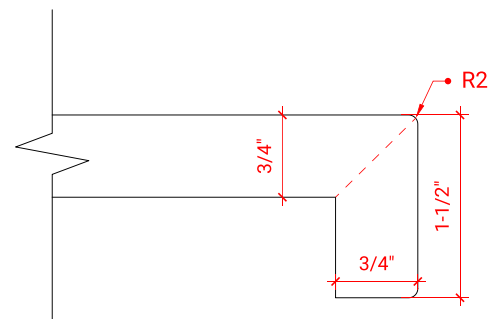

CAMBRIDGE 43" RIGHT OFFSET CABINET

ARIEL

A043S-R

BASE CABINET DIMENSIONS

42" W x 21.5" D x 34.5" H

FEATURES

- Solid wood frame & plywood panels
- Dovetail drawers and joints
- Soft closing doors & drawers

HARDWARE FINISHES

43" W x 22" D x 1.5" H

COUNTERTOP OPTIONS

Carrara Marble
CW-043S-R-REC-CT

White Quartz
WQ-043S-R-REC-CT

FEATURES

- Solid countertop with mitered edges & seams
- Undermount white rectangular sink
- Pre-drilled for 8" widespread faucet

INCLUDED

- Countertop
- Matching Backsplash
- Sink

COUNTERTOP PLAN VIEW

EDGE SIDE VIEW

THREE DIMENSIONAL COUNTERTOP VIEW