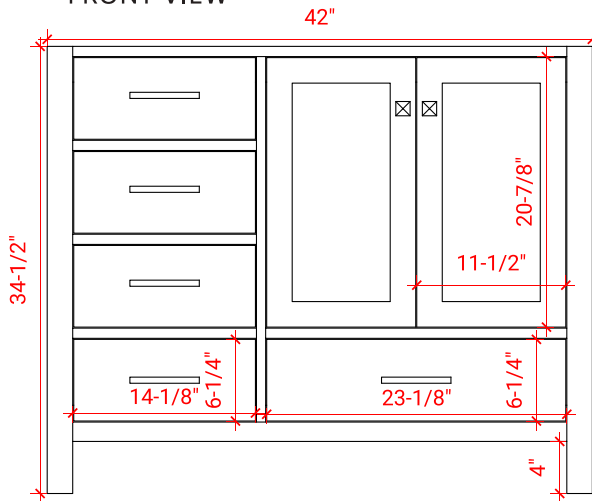

CAMBRIDGE 43" RIGHT OFFSET CABINET

ARIEL

A043S-R

BASE CABINET DIMENSIONS

42" W x 21.5" D x 34.5" H

FEATURES

- Solid wood frame & plywood panels
- Dovetail drawers and joints
- Soft closing doors & drawers

HARDWARE FINISHES

Satin Nickel Satin Brass Satin Black

AVAILABLE COLORS

White Grey Espresso Midnight Blue

FRONT VIEW

SIDE VIEW

PLAN VIEW

43" RIGHT OFFSET RECTANGLE SINK THIN COUNTERTOP

OVERALL DIMENSIONS

43" W x 22" D x 1.5" H

COUNTERTOP OPTIONS

Carrara Marble
CW-043S-R-REC-CT

White Quartz
WQ-043S-R-REC-CT

FEATURES

- Solid countertop with mitered edges & seams
- Undermount white rectangular sink
- Pre-drilled for 8" widespread faucet

INCLUDED

- Countertop
- Matching Backsplash
- Sink

COUNTERTOP PLAN VIEW

EDGE SIDE VIEW

THREE DIMENSIONAL COUNTERTOP VIEW