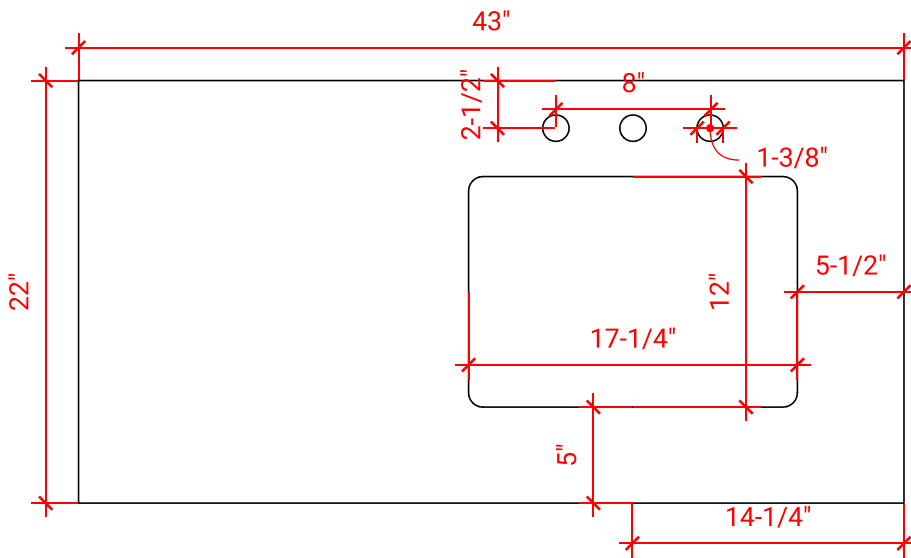

CAMBRIDGE 43" RIGHT OFFSET CABINET

ARIEL

A043S-R

BASE CABINET DIMENSIONS

42" W x 21.5" D x 34.5" H

FEATURES

- Solid wood frame & plywood panels
- Dovetail drawers and joints
- Soft closing doors & drawers

HARDWARE FINISHES

Satin Nickel Satin Brass Satin Black

AVAILABLE COLORS

White Grey Espresso Midnight Blue

FRONT VIEW

SIDE VIEW

PLAN VIEW

43" RIGHT OFFSET RECTANGLE SINK THIN COUNTERTOP

OVERALL DIMENSIONS

43" W x 22" D x 1.5" H

COUNTERTOP OPTIONS

Carrara Marble
CW-043S-R-REC-CT

White Quartz
WQ-043S-R-REC-CT

FEATURES

- Solid countertop with mitered edges & seams
- Undermount white rectangular sink
- Pre-drilled for 8" widespread faucet

INCLUDED

- Countertop
- Matching Backsplash
- Sink

COUNTERTOP PLAN VIEW

EDGE SIDE VIEW

THREE DIMENSIONAL COUNTERTOP VIEW