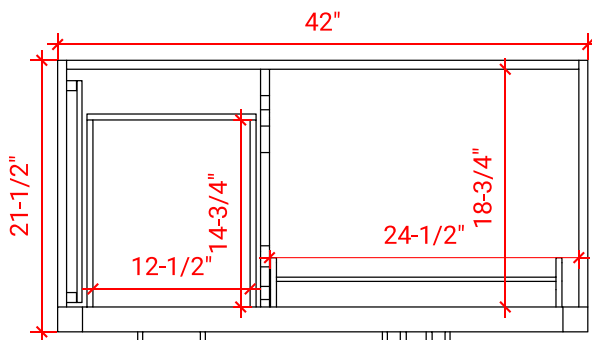

HEPBURN 43" RIGHT OFFSET CABINET

ARIEL

TO43S-R

BASE CABINET DIMENSIONS

42" W x 21.5" D x 34.5" H

FEATURES

- Solid wood frame & plywood panels
- Dovetail drawers and joints
- Soft closing doors & drawers

HARDWARE FINISHES

AVAILABLE COLORS

FRONT VIEW

SIDE VIEW

PLAN VIEW

43" RIGHT OFFSET RECTANGLE SINK THIN COUNTERTOP

OVERALL DIMENSIONS

43" W x 22" D x 0.75" H

COUNTERTOP OPTIONS

Carrara Marble
CW2-043S-R-REC-CT

FEATURES

- Solid countertop with mitered edges & seams
- Undermount white rectangular sink
- Pre-drilled for 8" widespread faucet

INCLUDED

- Countertop
- Matching Backsplash
- Rectangle Sink

COUNTERTOP PLAN VIEW

EDGE SIDE VIEW

THREE DIMENSIONAL COUNTERTOP VIEW