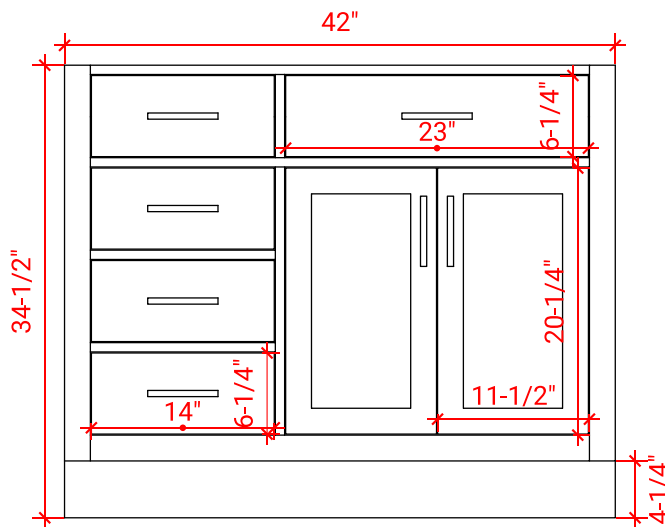

HEPBURN 43" RIGHT OFFSET CABINET

ARIEL

TO43S-R

BASE CABINET DIMENSIONS

42" W x 21.5" D x 34.5" H

FEATURES

- Solid wood frame & plywood panels
- Dovetail drawers and joints
- Soft closing doors & drawers

HARDWARE FINISHES

AVAILABLE COLORS

FRONT VIEW

SIDE VIEW

PLAN VIEW

43" RIGHT OFFSET RECTANGLE SINK THIN COUNTERTOP

OVERALL DIMENSIONS

43" W x 22" D x 0.75" H

COUNTERTOP OPTIONS

Carrara Marble
CW2-043S-R-REC-CT

FEATURES

- Solid countertop with mitered edges & seams
- Undermount white rectangular sink
- Pre-drilled for 8" widespread faucet

INCLUDED

- Countertop
- Matching Backsplash
- Rectangle Sink

COUNTERTOP PLAN VIEW

EDGE SIDE VIEW

THREE DIMENSIONAL COUNTERTOP VIEW