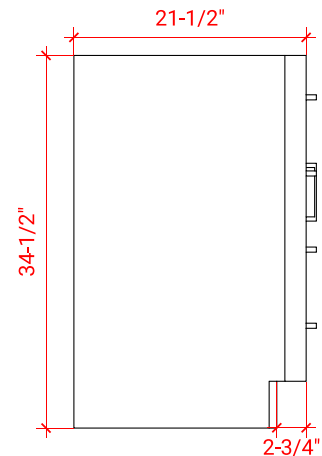

HEPBURN 43" RIGHT OFFSET CABINET

ARIEL

TO43S-R

BASE CABINET DIMENSIONS

42" W x 21.5" D x 34.5" H

FEATURES

- Solid wood frame & plywood panels
- Dovetail drawers and joints
- Soft closing doors & drawers

HARDWARE FINISHES

AVAILABLE COLORS

FRONT VIEW

SIDE VIEW

PLAN VIEW

43" RIGHT OFFSET RECTANGLE SINK THIN COUNTERTOP

OVERALL DIMENSIONS

43" W x 22" D x 0.75" H

COUNTERTOP OPTIONS

Carrara Marble
CW2-043S-R-REC-CT

FEATURES

- Solid countertop with mitered edges & seams
- Undermount white rectangular sink
- Pre-drilled for 8" widespread faucet

INCLUDED

- Countertop
- Matching Backsplash
- Rectangle Sink

COUNTERTOP PLAN VIEW

EDGE SIDE VIEW

THREE DIMENSIONAL COUNTERTOP VIEW