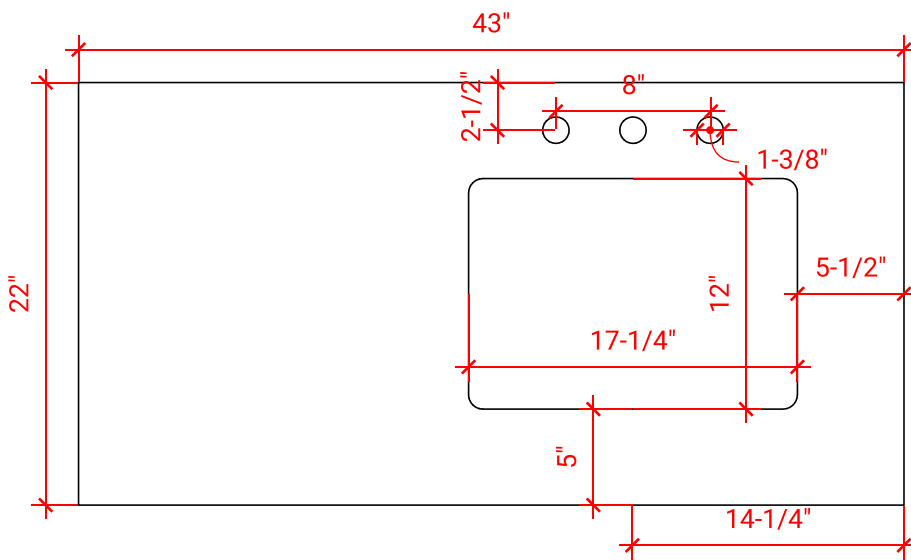

HEPBURN 43" RIGHT OFFSET CABINET

ARIEL

TO43S-R

BASE CABINET DIMENSIONS

42" W x 21.5" D x 34.5" H

FEATURES

- Solid wood frame & plywood panels
- Dovetail drawers and joints
- Soft closing doors & drawers

HARDWARE FINISHES

AVAILABLE COLORS

FRONT VIEW

SIDE VIEW

PLAN VIEW

43" RIGHT OFFSET RECTANGLE SINK THIN COUNTERTOP

OVERALL DIMENSIONS

43" W x 22" D x 0.75" H

COUNTERTOP OPTIONS

Carrara Marble
CW2-043S-R-REC-CT

FEATURES

- Solid countertop with mitered edges & seams
- Undermount white rectangular sink
- Pre-drilled for 8" widespread faucet

INCLUDED

- Countertop
- Matching Backsplash
- Rectangle Sink

COUNTERTOP PLAN VIEW

EDGE SIDE VIEW

THREE DIMENSIONAL COUNTERTOP VIEW