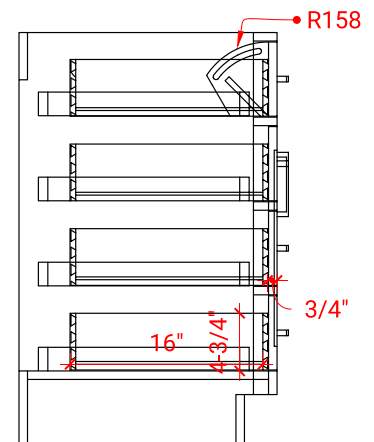

HEPBURN 43" RIGHT OFFSET CABINET

ARIEL

TO43S-R

BASE CABINET DIMENSIONS

42" W x 21.5" D x 34.5" H

FEATURES

- Solid wood frame & plywood panels
- Dovetail drawers and joints
- Soft closing doors & drawers

HARDWARE FINISHES

AVAILABLE COLORS

FRONT VIEW

SIDE VIEW

PLAN VIEW

43" RIGHT OFFSET RECTANGLE SINK THIN COUNTERTOP

OVERALL DIMENSIONS

43" W x 22" D x 0.75" H

COUNTERTOP OPTIONS

Carrara Marble
CW2-043S-R-REC-CT

FEATURES

- Solid countertop with mitered edges & seams
- Undermount white rectangular sink
- Pre-drilled for 8" widespread faucet

INCLUDED

- Countertop
- Matching Backsplash
- Rectangle Sink

COUNTERTOP PLAN VIEW

EDGE SIDE VIEW

THREE DIMENSIONAL COUNTERTOP VIEW