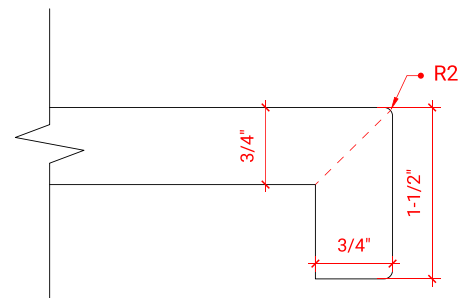

CAMBRIDGE 73" DOUBLE SINK CABINET

ARIEL

A073D

BASE CABINET DIMENSIONS

72" W x 21.5" D x 34.5" H

FEATURES

- Solid wood frame & plywood panels
- Dovetail drawers and joints
- Soft closing doors & drawers

HARDWARE FINISHES

AVAILABLE COLORS

FRONT VIEW

SIDE VIEW

PLAN VIEW

73" DOUBLE OVAL SINK THIN COUNTERTOP

OVERALL DIMENSIONS

73" W x 22" D x 1.5" H

COUNTERTOP OPTIONS

Carrara Marble
CW-073D-OVL-CT

White Quartz
WQ-073D-OVL-CT

FEATURES

- Solid countertop with mitered edges & seams
- Undermount white oval sink
- Pre-drilled for 8" widespread faucet

INCLUDED

- Countertop
- Matching Backsplash
- Sink

COUNTERTOP PLAN VIEW

EDGE SIDE VIEW

THREE DIMENSIONAL COUNTERTOP VIEW