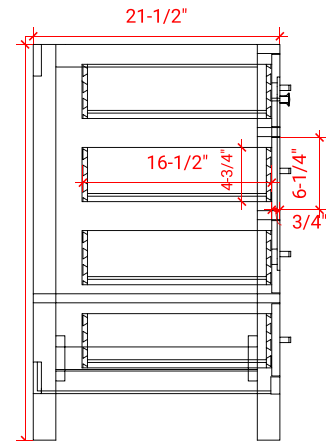

CAMBRIDGE 73" DOUBLE SINK CABINET

ARIEL

A073D

BASE CABINET DIMENSIONS

72" W x 21.5" D x 34.5" H

FEATURES

- Solid wood frame & plywood panels
- Dovetail drawers and joints
- Soft closing doors & drawers

HARDWARE FINISHES

AVAILABLE COLORS

FRONT VIEW

SIDE VIEW

PLAN VIEW

73" DOUBLE OVAL SINK THIN COUNTERTOP

OVERALL DIMENSIONS

73" W x 22" D x 1.5" H

COUNTERTOP OPTIONS

COUNTERTOP PLAN VIEW

EDGE SIDE VIEW

THREE DIMENSIONAL COUNTERTOP VIEW