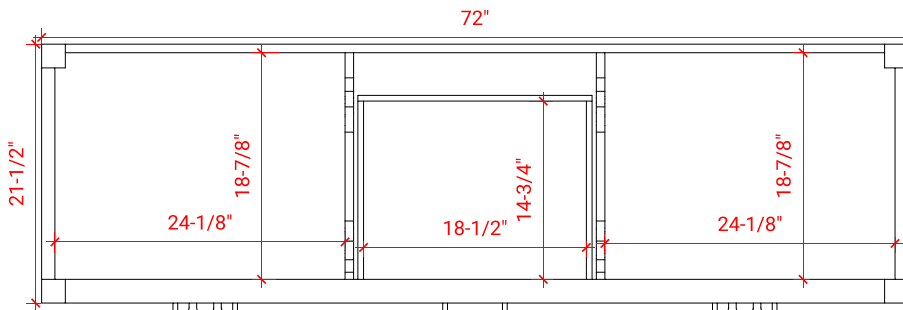

CAMBRIDGE 73" DOUBLE SINK CABINET

ARIEL

A073D

BASE CABINET DIMENSIONS

72" W x 21.5" D x 34.5" H

FEATURES

- Solid wood frame & plywood panels
- Dovetail drawers and joints
- Soft closing doors & drawers

HARDWARE FINISHES

AVAILABLE COLORS

FRONT VIEW

SIDE VIEW

PLAN VIEW

73" DOUBLE OVAL SINK THIN COUNTERTOP

OVERALL DIMENSIONS

73" W x 22" D x 1.5" H

COUNTERTOP OPTIONS

COUNTERTOP PLAN VIEW

EDGE SIDE VIEW

THREE DIMENSIONAL COUNTERTOP VIEW