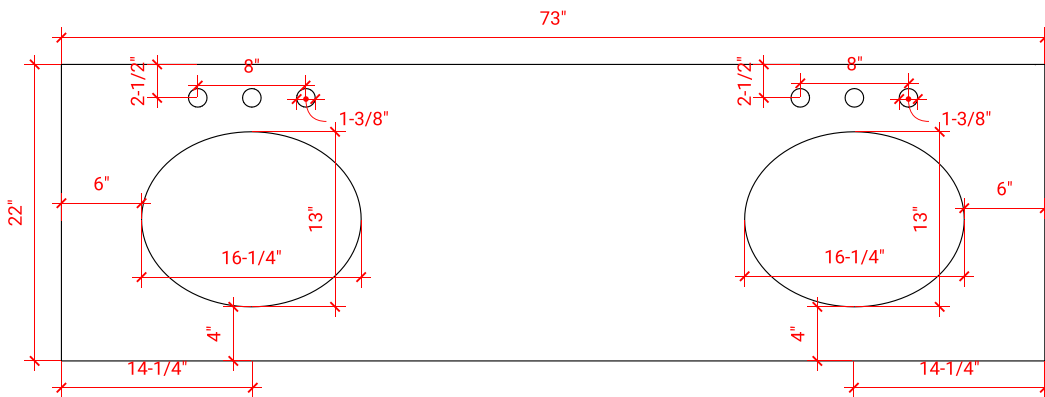

CAMBRIDGE 73" DOUBLE SINK CABINET

ARIEL

A073D

BASE CABINET DIMENSIONS

72" W x 21.5" D x 34.5" H

FEATURES

- Solid wood frame & plywood panels
- Dovetail drawers and joints
- Soft closing doors & drawers

HARDWARE FINISHES

AVAILABLE COLORS

FRONT VIEW

SIDE VIEW

PLAN VIEW

73" DOUBLE OVAL SINK THIN COUNTERTOP

OVERALL DIMENSIONS

73" W x 22" D x 1.5" H

COUNTERTOP OPTIONS

Carrara Marble
CW-073D-OVL-CT

White Quartz
WQ-073D-OVL-CT

FEATURES

- Solid countertop with mitered edges & seams
- Undermount white oval sink
- Pre-drilled for 8" widespread faucet

INCLUDED

- Countertop
- Matching Backsplash
- Sink

COUNTERTOP PLAN VIEW

EDGE SIDE VIEW

THREE DIMENSIONAL COUNTERTOP VIEW