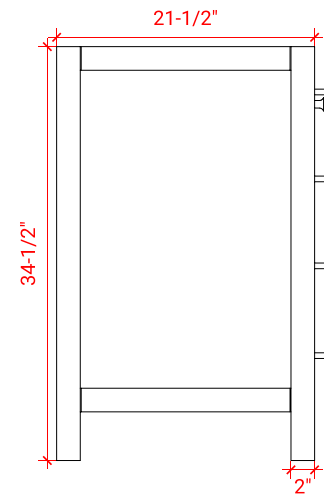

CAMBRIDGE 73" DOUBLE SINK CABINET

ARIEL

A073D

BASE CABINET DIMENSIONS

72" W x 21.5" D x 34.5" H

FEATURES

- Solid wood frame & plywood panels
- Dovetail drawers and joints
- Soft closing doors & drawers

HARDWARE FINISHES

AVAILABLE COLORS

FRONT VIEW

SIDE VIEW

PLAN VIEW

73" DOUBLE OVAL SINK THIN COUNTERTOP

OVERALL DIMENSIONS

73" W x 22" D x 1.5" H

COUNTERTOP OPTIONS

COUNTERTOP PLAN VIEW

EDGE SIDE VIEW

THREE DIMENSIONAL COUNTERTOP VIEW