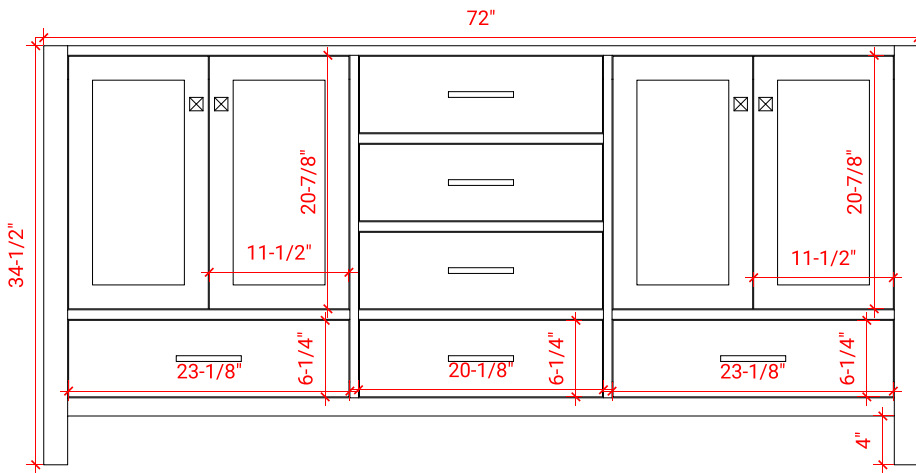

CAMBRIDGE 73" DOUBLE SINK CABINET

ARIEL

A073D

BASE CABINET DIMENSIONS

72" W x 21.5" D x 34.5" H

FEATURES

- Solid wood frame & plywood panels
- Dovetail drawers and joints
- Soft closing doors & drawers

HARDWARE FINISHES

AVAILABLE COLORS

FRONT VIEW

SIDE VIEW

PLAN VIEW

73" DOUBLE OVAL SINK THIN COUNTERTOP

OVERALL DIMENSIONS

73" W x 22" D x 1.5" H

COUNTERTOP OPTIONS

COUNTERTOP PLAN VIEW

EDGE SIDE VIEW

THREE DIMENSIONAL COUNTERTOP VIEW