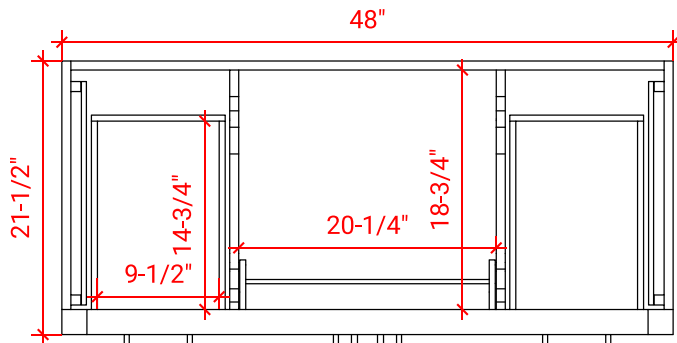

HEPBURN 49" CENTER SINK CABINET

ARIEL

TO49S

BASE CABINET DIMENSIONS

48" W x 21.5" D x 34.5" H

FEATURES

- Solid wood frame & plywood panels
- Dovetail drawers and joints
- Soft closing doors & drawers

HARDWARE FINISHES

AVAILABLE COLORS

FRONT VIEW

SIDE VIEW

PLAN VIEW

49" RECTANGLE SINK THIN COUNTERTOP

OVERALL DIMENSIONS

49" W x 22" D x 0.75" H

COUNTERTOP OPTIONS

Carrara Marble
CW2-049S-REC-CT

FEATURES

- Solid countertop with mitered edges & seams
- Undermount white rectangular sink
- Pre-drilled for 8" widespread faucet

INCLUDED

- Countertop
- Matching Backsplash
- Rectangle Sink

COUNTERTOP PLAN VIEW

EDGE SIDE VIEW

THREE DIMENSIONAL COUNTERTOP VIEW