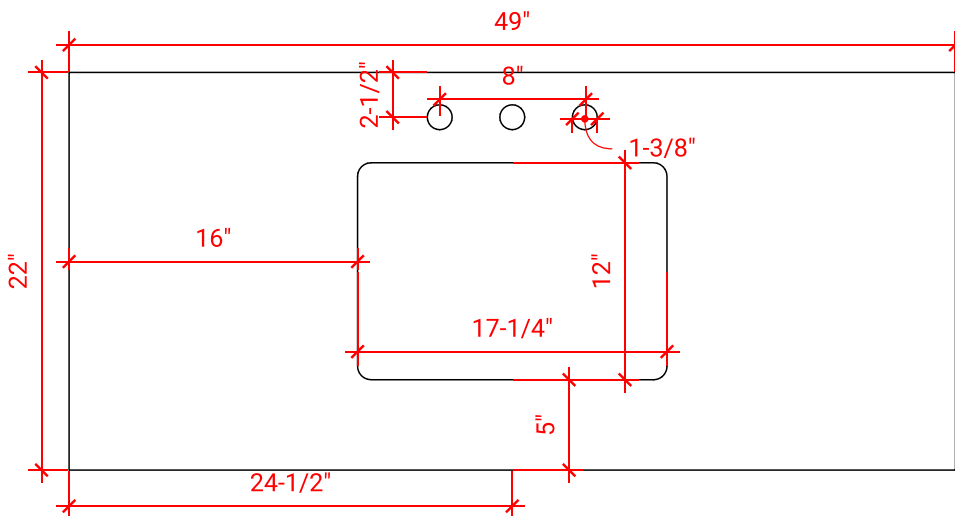

HEPBURN 49" CENTER SINK CABINET

ARIEL

TO49S

BASE CABINET DIMENSIONS

48" W x 21.5" D x 34.5" H

FEATURES

- Solid wood frame & plywood panels
- Dovetail drawers and joints
- Soft closing doors & drawers

HARDWARE FINISHES

AVAILABLE COLORS

FRONT VIEW

SIDE VIEW

PLAN VIEW

49" RECTANGLE SINK THIN COUNTERTOP

OVERALL DIMENSIONS

49" W x 22" D x 0.75" H

COUNTERTOP OPTIONS

Carrara Marble
CW2-049S-REC-CT

FEATURES

- Solid countertop with mitered edges & seams
- Undermount white rectangular sink
- Pre-drilled for 8" widespread faucet

INCLUDED

- Countertop
- Matching Backsplash
- Rectangle Sink

COUNTERTOP PLAN VIEW

EDGE SIDE VIEW

THREE DIMENSIONAL COUNTERTOP VIEW