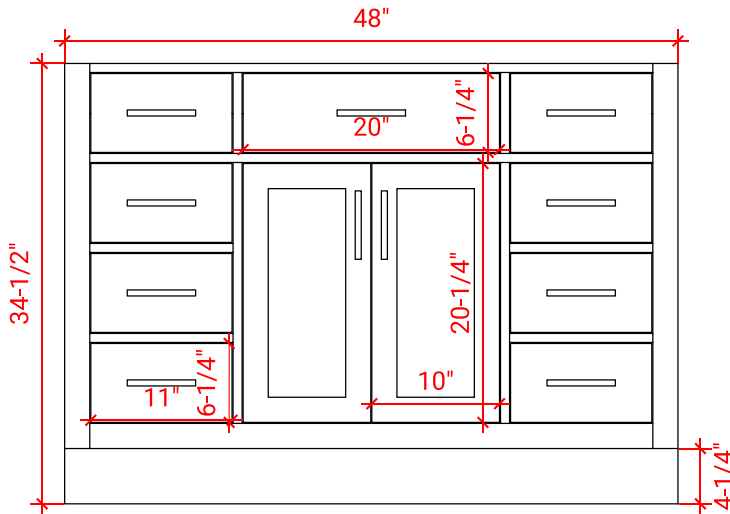

HEPBURN 49" CENTER SINK CABINET

ARIEL

TO49S

BASE CABINET DIMENSIONS

48" W x 21.5" D x 34.5" H

FEATURES

- Solid wood frame & plywood panels
- Dovetail drawers and joints
- Soft closing doors & drawers

HARDWARE FINISHES

AVAILABLE COLORS

FRONT VIEW

SIDE VIEW

PLAN VIEW

49" RECTANGLE SINK THIN COUNTERTOP

OVERALL DIMENSIONS

49" W x 22" D x 0.75" H

COUNTERTOP OPTIONS

Carrara Marble
CW2-049S-REC-CT

FEATURES

- Solid countertop with mitered edges & seams
- Undermount white rectangular sink
- Pre-drilled for 8" widespread faucet

INCLUDED

- Countertop
- Matching Backsplash
- Rectangle Sink

COUNTERTOP PLAN VIEW

EDGE SIDE VIEW

THREE DIMENSIONAL COUNTERTOP VIEW