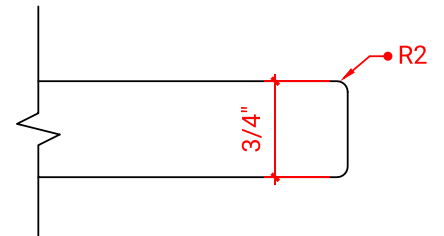

Carrara Marble
CW2-049S-REC-CT

FEATURES

- Solid countertop with mitered edges & seams
- Undermount white rectangular sink
- Pre-drilled for 8" widespread faucet

INCLUDED

- Countertop
- Matching Backsplash
- Rectangle Sink

COUNTERTOP PLAN VIEW

EDGE SIDE VIEW

THREE DIMENSIONAL COUNTERTOP VIEW