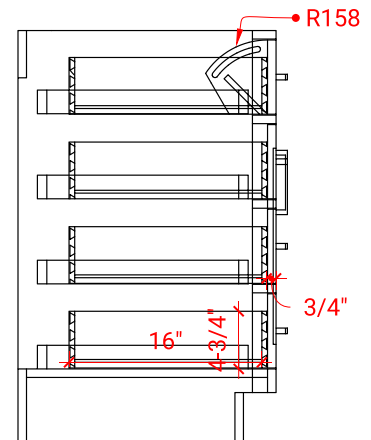

HEPBURN 49" CENTER SINK CABINET

ARIEL

TO49S

BASE CABINET DIMENSIONS

48" W x 21.5" D x 34.5" H

FEATURES

- Solid wood frame & plywood panels
- Dovetail drawers and joints
- Soft closing doors & drawers

HARDWARE FINISHES

AVAILABLE COLORS

FRONT VIEW

SIDE VIEW

PLAN VIEW

49" RECTANGLE SINK THIN COUNTERTOP

OVERALL DIMENSIONS

49" W x 22" D x 0.75" H

COUNTERTOP OPTIONS

Carrara Marble
CW2-049S-REC-CT

FEATURES

- Solid countertop with mitered edges & seams
- Undermount white rectangular sink
- Pre-drilled for 8" widespread faucet

INCLUDED

- Countertop
- Matching Backsplash
- Rectangle Sink

COUNTERTOP PLAN VIEW

EDGE SIDE VIEW

THREE DIMENSIONAL COUNTERTOP VIEW