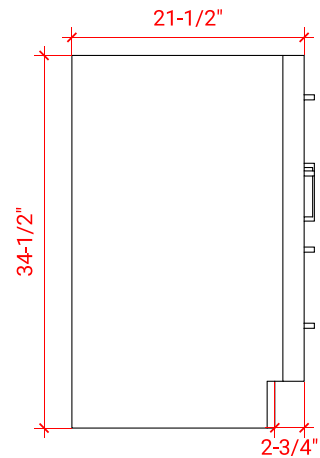

HEPBURN 49" CENTER SINK CABINET

ARIEL

TO49S

BASE CABINET DIMENSIONS

48" W x 21.5" D x 34.5" H

FEATURES

- Solid wood frame & plywood panels
- Dovetail drawers and joints
- Soft closing doors & drawers

HARDWARE FINISHES

AVAILABLE COLORS

FRONT VIEW

SIDE VIEW

PLAN VIEW

49" RECTANGLE SINK THIN COUNTERTOP

OVERALL DIMENSIONS

49" W x 22" D x 0.75" H

COUNTERTOP OPTIONS

Carrara Marble
CW2-049S-REC-CT

FEATURES

- Solid countertop with mitered edges & seams
- Undermount white rectangular sink
- Pre-drilled for 8" widespread faucet

INCLUDED

- Countertop
- Matching Backsplash
- Rectangle Sink

COUNTERTOP PLAN VIEW

EDGE SIDE VIEW

THREE DIMENSIONAL COUNTERTOP VIEW