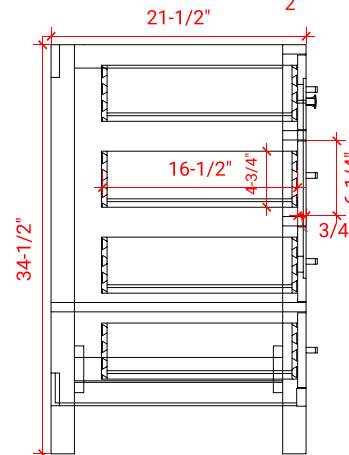

CAMBRIDGE 37" RIGHT OFFSET CABINET

ARIEL

A037S-R

BASE CABINET DIMENSIONS

36" W x 21.5" D x 34.5" H

FEATURES

- Solid wood frame & plywood panels
- Dovetail drawers and joints
- Soft closing doors & drawers

HARDWARE FINISHES

Satin Nickel Satin Brass Satin Black

AVAILABLE COLORS

White Grey Espresso Midnight Blue

FRONT VIEW

SIDE VIEW

PLAN VIEW

37" RIGHT OFFSET OVAL SINK THIN COUNTERTOP

OVERALL DIMENSIONS

37" W x 22" D x 0.75" H

COUNTERTOP OPTIONS

Carrara Marble
CW2-037S-R-OVL-CT

FEATURES

- Solid countertop with mitered edges & seams
- Undermount white oval sink
- Pre-drilled for 8" widespread faucet

INCLUDED

- Countertop
- Matching Backsplash
- Sink

COUNTERTOP PLAN VIEW

EDGE SIDE VIEW

THREE DIMENSIONAL COUNTERTOP VIEW