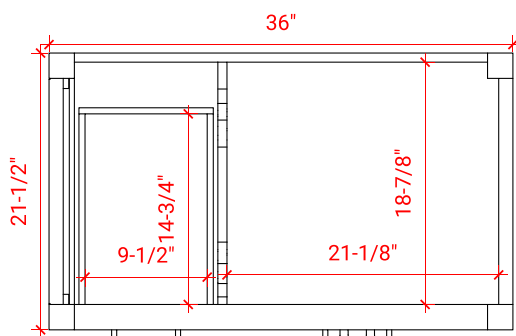

CAMBRIDGE 37" RIGHT OFFSET CABINET

ARIEL

A037S-R

BASE CABINET DIMENSIONS

36" W x 21.5" D x 34.5" H

FEATURES

- Solid wood frame & plywood panels
- Dovetail drawers and joints
- Soft closing doors & drawers

HARDWARE FINISHES

Satin Nickel Satin Brass Satin Black

AVAILABLE COLORS

White Grey Espresso Midnight Blue

FRONT VIEW

SIDE VIEW

PLAN VIEW

37" RIGHT OFFSET OVAL SINK THIN COUNTERTOP

OVERALL DIMENSIONS

37" W x 22" D x 0.75" H

COUNTERTOP OPTIONS

Carrara Marble
CW2-037S-R-OVL-CT

FEATURES

- Solid countertop with mitered edges & seams
- Undermount white oval sink
- Pre-drilled for 8" widespread faucet

INCLUDED

- Countertop
- Matching Backsplash
- Sink

COUNTERTOP PLAN VIEW

EDGE SIDE VIEW

THREE DIMENSIONAL COUNTERTOP VIEW