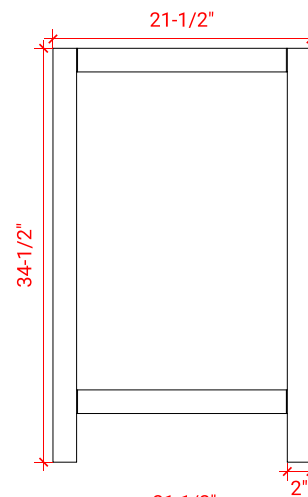

CAMBRIDGE 37" RIGHT OFFSET CABINET

ARIEL

A037S-R

BASE CABINET DIMENSIONS

36" W x 21.5" D x 34.5" H

FEATURES

- Solid wood frame & plywood panels
- Dovetail drawers and joints
- Soft closing doors & drawers

HARDWARE FINISHES

Satin Nickel Satin Brass Satin Black

AVAILABLE COLORS

White Grey Espresso Midnight Blue

FRONT VIEW

SIDE VIEW

PLAN VIEW

37" RIGHT OFFSET OVAL SINK THIN COUNTERTOP

OVERALL DIMENSIONS

37" W x 22" D x 0.75" H

COUNTERTOP OPTIONS

Carrara Marble
CW2-037S-R-OVL-CT

FEATURES

- Solid countertop with mitered edges & seams
- Undermount white oval sink
- Pre-drilled for 8" widespread faucet

INCLUDED

- Countertop
- Matching Backsplash
- Sink

COUNTERTOP PLAN VIEW

EDGE SIDE VIEW

THREE DIMENSIONAL COUNTERTOP VIEW