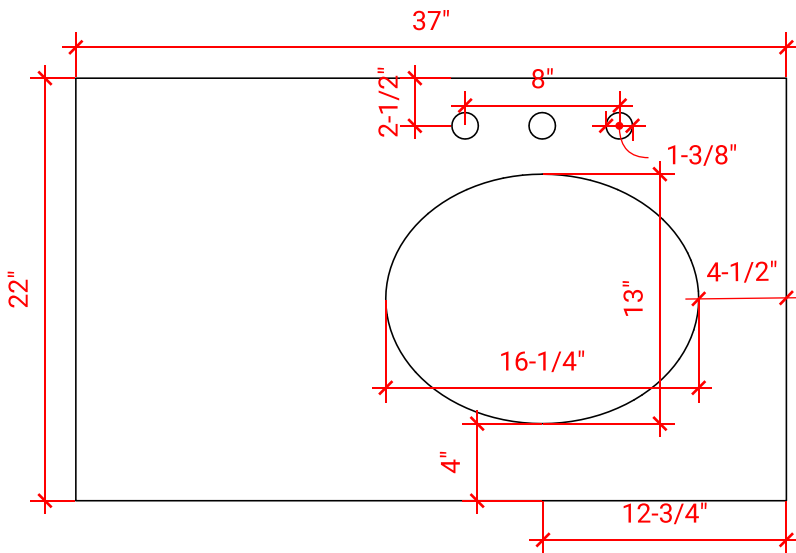

CAMBRIDGE 37" RIGHT OFFSET CABINET

ARIEL

A037S-R

BASE CABINET DIMENSIONS

36" W x 21.5" D x 34.5" H

FEATURES

- Solid wood frame & plywood panels
- Dovetail drawers and joints
- Soft closing doors & drawers

HARDWARE FINISHES

Satin Nickel Satin Brass Satin Black

AVAILABLE COLORS

White Grey Espresso Midnight Blue

FRONT VIEW

SIDE VIEW

PLAN VIEW

37" RIGHT OFFSET OVAL SINK THIN COUNTERTOP

OVERALL DIMENSIONS

37" W x 22" D x 0.75" H

COUNTERTOP OPTIONS

Carrara Marble
CW2-037S-R-OVL-CT

FEATURES

- Solid countertop with mitered edges & seams
- Undermount white oval sink
- Pre-drilled for 8" widespread faucet

INCLUDED

- Countertop
- Matching Backsplash
- Sink

COUNTERTOP PLAN VIEW

EDGE SIDE VIEW

THREE DIMENSIONAL COUNTERTOP VIEW