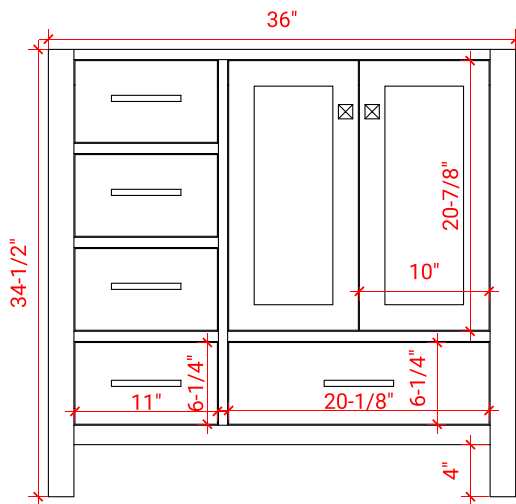

CAMBRIDGE 37" RIGHT OFFSET CABINET

ARIEL

A037S-R

BASE CABINET DIMENSIONS

36" W x 21.5" D x 34.5" H

FEATURES

- Solid wood frame & plywood panels
- Dovetail drawers and joints
- Soft closing doors & drawers

HARDWARE FINISHES

Satin Nickel Satin Brass Satin Black

AVAILABLE COLORS

White Grey Espresso Midnight Blue

FRONT VIEW

SIDE VIEW

PLAN VIEW

37" RIGHT OFFSET OVAL SINK THIN COUNTERTOP

OVERALL DIMENSIONS

37" W x 22" D x 0.75" H

COUNTERTOP OPTIONS

Carrara Marble
CW2-037S-R-OVL-CT

FEATURES

- Solid countertop with mitered edges & seams
- Undermount white oval sink
- Pre-drilled for 8" widespread faucet

INCLUDED

- Countertop
- Matching Backsplash
- Sink

COUNTERTOP PLAN VIEW

EDGE SIDE VIEW

THREE DIMENSIONAL COUNTERTOP VIEW