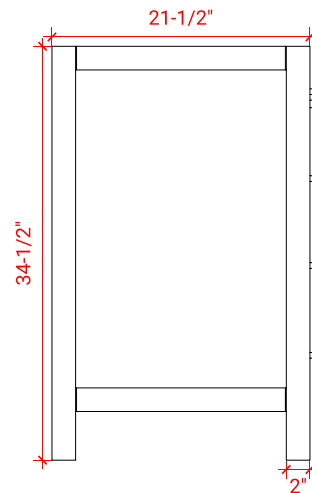

CAMBRIDGE 43" LEFT OFFSET CABINET

ARIEL

A043S-L

BASE CABINET DIMENSIONS

42" W x 21.5" D x 34.5" H

FEATURES

- Solid wood frame & plywood panels
- Dovetail drawers and joints
- Soft closing doors & drawers

HARDWARE FINISHES

Satin Nickel   Satin Brass   Satin Black

AVAILABLE COLORS

White   Grey   Espresso   Midnight Blue

SIDE VIEW