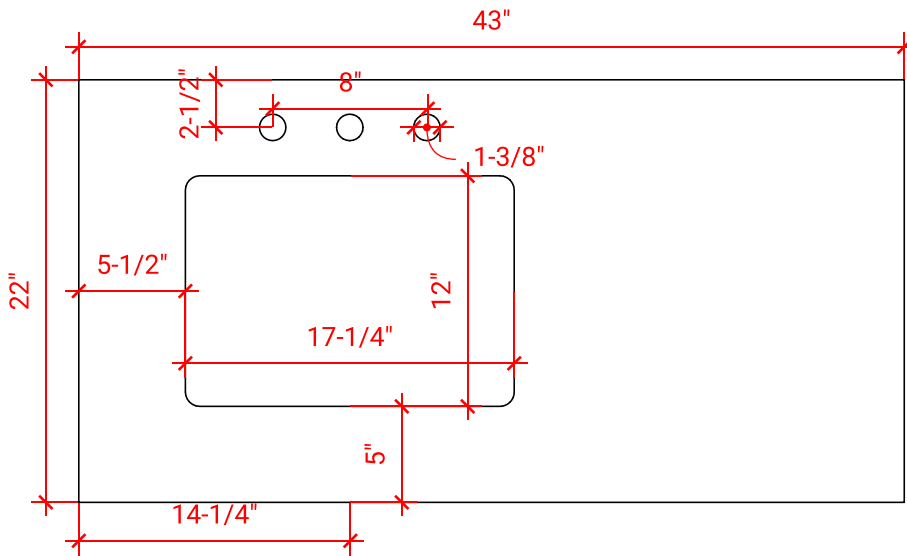

43" LEFT OFFSET RECTANGLE SINK THIN COUNTERTOP

OVERALL DIMENSIONS

43" W x 22" D x 0.75" H

COUNTERTOP OPTIONS

FEATURES

- Solid countertop with mitered edges & seams
- Undermount white rectangular sink
- Pre-drilled for 8" widespread faucet

INCLUDED

- Countertop
- Matching Backsplash
- Sink

COUNTERTOP PLAN VIEW