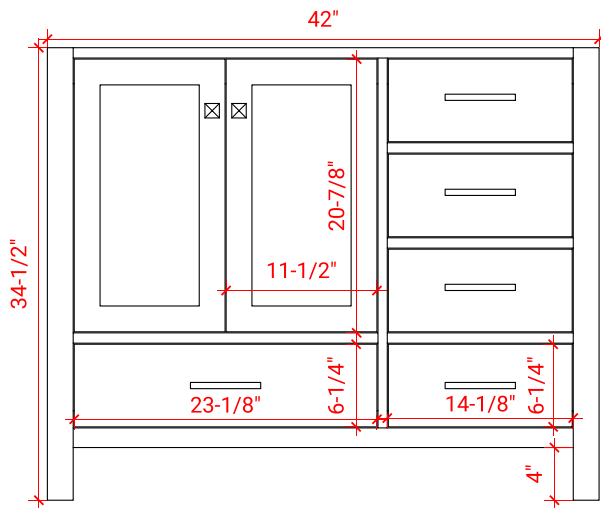

CAMBRIDGE 43" LEFT OFFSET CABINET

ARIEL

A043S-L

BASE CABINET DIMENSIONS

42" W x 21.5" D x 34.5" H

FEATURES

- Solid wood frame & plywood panels
- Dovetail drawers and joints
- Soft closing doors & drawers

HARDWARE FINISHES

Satin Nickel   Satin Brass   Satin Black

AVAILABLE COLORS

White   Grey   Espresso   Midnight Blue

FRONT VIEW