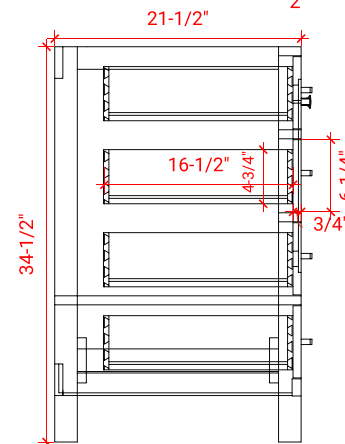

CAMBRIDGE 43" LEFT OFFSET CABINET

ARIEL

A043S-L

BASE CABINET DIMENSIONS

42" W x 21.5" D x 34.5" H

FEATURES

- Solid wood frame & plywood panels
- Dovetail drawers and joints
- Soft closing doors & drawers

HARDWARE FINISHES

Satin Nickel   Satin Brass   Satin Black

AVAILABLE COLORS

White   Grey   Espresso   Midnight Blue

PLAN VIEW