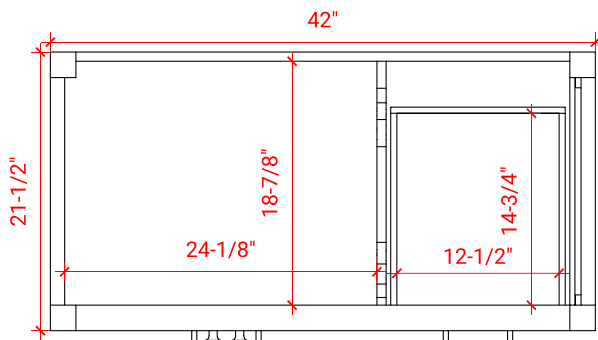

CAMBRIDGE 43" LEFT OFFSET CABINET

ARIEL

A043S-L

BASE CABINET DIMENSIONS

42" W x 21.5" D x 34.5" H

FEATURES

- Solid wood frame & plywood panels
- Dovetail drawers and joints
- Soft closing doors & drawers

HARDWARE FINISHES

Satin Nickel   Satin Brass   Satin Black

AVAILABLE COLORS

White   Grey   Espresso   Midnight Blue

PLAN VIEW