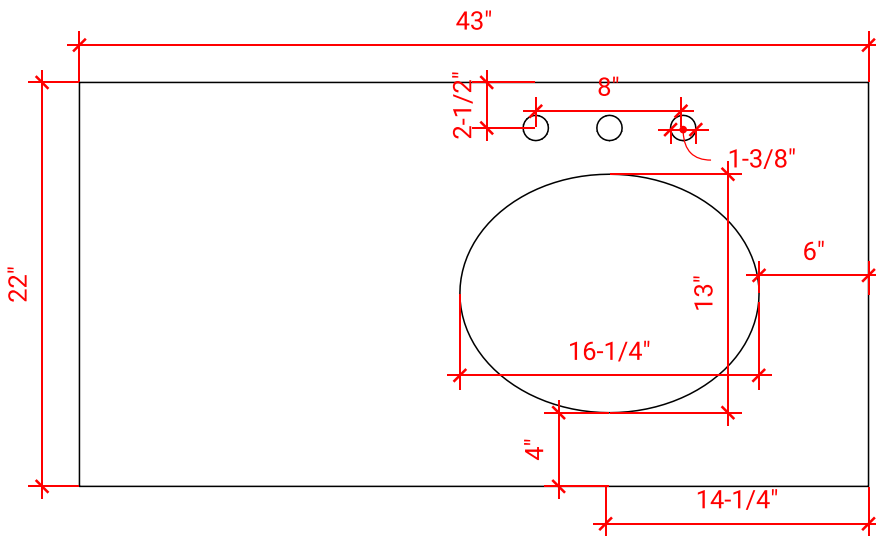

43" RIGHT OFFSET OVAL SINK THIN COUNTERTOP

OVERALL DIMENSIONS

43" W x 22" D x 0.75" H

COUNTERTOP OPTIONS

FEATURES

- Solid countertop with mitered edges & seams
- Undermount white oval sink
- Pre-drilled for 8" widespread faucet

INCLUDED

- Countertop
- Matching Backsplash
- Sink

COUNTERTOP PLAN VIEW