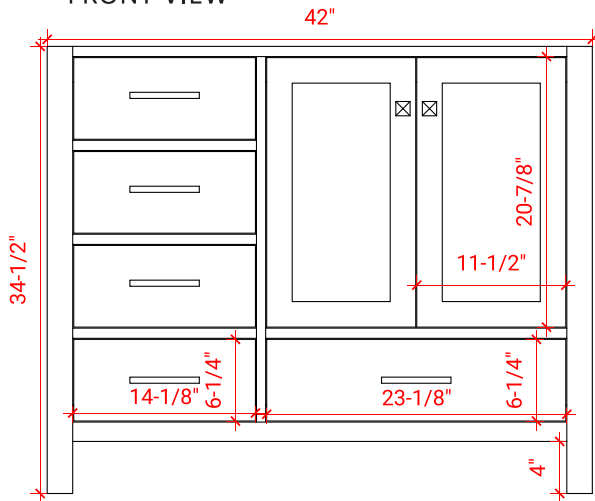

CAMBRIDGE 43" RIGHT OFFSET CABINET

ARIEL

A043S-R

BASE CABINET DIMENSIONS

42" W x 21.5" D x 34.5" H

FEATURES

- Solid wood frame & plywood panels
- Dovetail drawers and joints
- Soft closing doors & drawers

HARDWARE FINISHES

AVAILABLE COLORS

FRONT VIEW