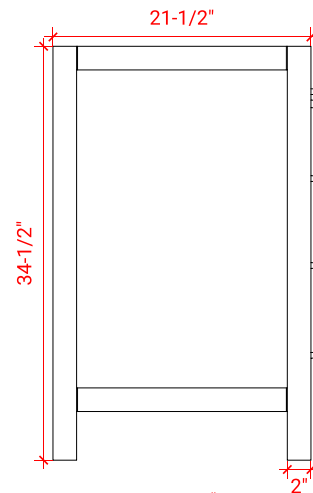

## BASE CABINET DIMENSIONS

42" W x 21.5" D x 34.5" H

## AVAILABLE COLORS

FRONT VIEW

SIDE VIEW

PLAN VIEW

## OVERALL DIMENSIONS

43" W x 22" D x 0.75" H