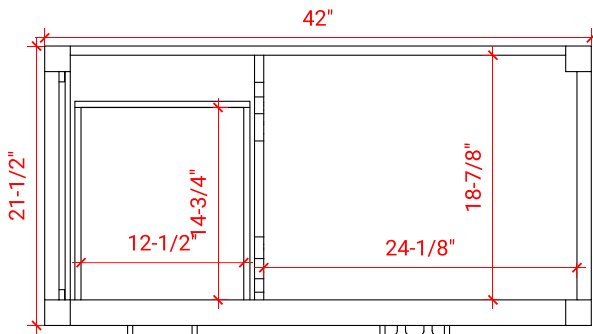

## BASE CABINET DIMENSIONS

42" W x 21.5" D x 34.5" H

## AVAILABLE COLORS

FRONT VIEW

SIDE VIEW

PLAN VIEW

## OVERALL DIMENSIONS

43" W x 22" D x 0.75" H