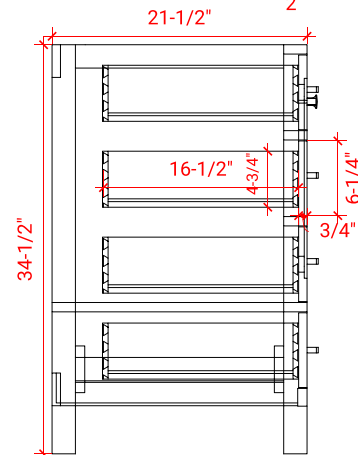

## BASE CABINET DIMENSIONS

42" W x 21.5" D x 34.5" H

## AVAILABLE COLORS

FRONT VIEW

SIDE VIEW

PLAN VIEW

## OVERALL DIMENSIONS

43" W x 22" D x 0.75" H