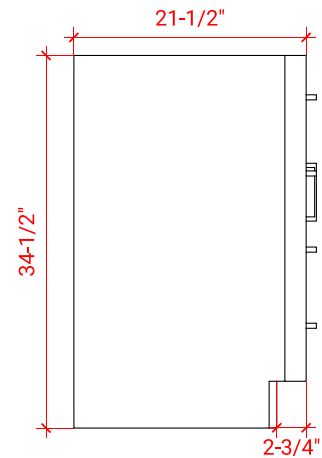

HEPBURN 55" CENTER SINK CABINET

ARIEL

T055S

BASE CABINET DIMENSIONS

54" W x 21.5" D x 34.5" H

FEATURES

- Solid wood frame & plywood panels
- Dovetail drawers and joints
- Soft closing doors & drawers

HARDWARE FINISHES

AVAILABLE COLORS

FRONT VIEW

SIDE VIEW

PLAN VIEW

55" RECTANGLE SINK COUNTERTOP

OVERALL DIMENSIONS

55" W x 22" D x 1.5" H

COUNTERTOP OPTIONS

Carrara Marble
CW-055S-REC-CT

White Quartz
WQ-055S-REC-CT

FEATURES

- Solid countertop with mitered edges & seams
- Undermount white rectangular sink
- Pre-drilled for 8" widespread faucet

INCLUDED

- Countertop
- Matching Backsplash
- Rectangle Sink

COUNTERTOP PLAN VIEW

EDGE SIDE VIEW

THREE DIMENSIONAL COUNTERTOP VIEW