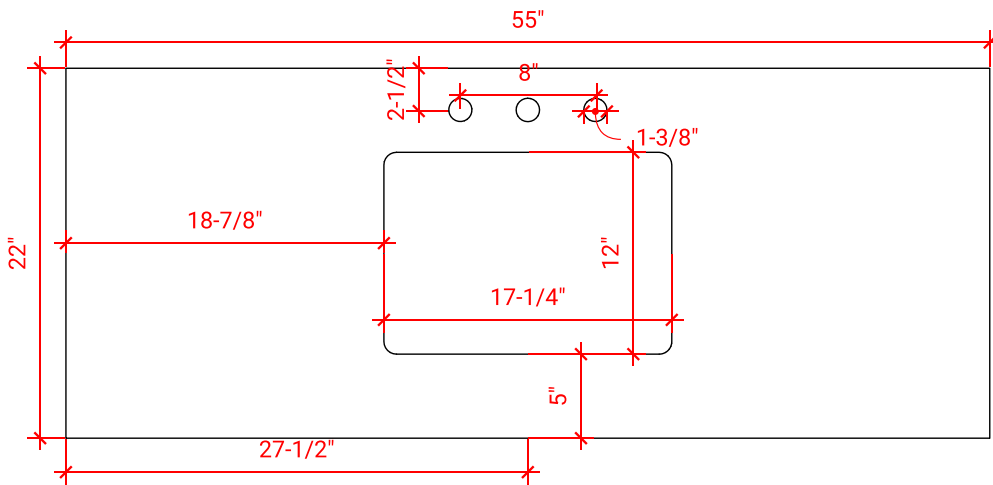

HEPBURN 55" CENTER SINK CABINET

ARIEL

T055S

BASE CABINET DIMENSIONS

54" W x 21.5" D x 34.5" H

FEATURES

- Solid wood frame & plywood panels
- Dovetail drawers and joints
- Soft closing doors & drawers

HARDWARE FINISHES

AVAILABLE COLORS

FRONT VIEW

SIDE VIEW

PLAN VIEW

55" RECTANGLE SINK COUNTERTOP

OVERALL DIMENSIONS

55" W x 22" D x 1.5" H

COUNTERTOP OPTIONS

Carrara Marble
CW-055S-REC-CT

White Quartz
WQ-055S-REC-CT

FEATURES

- Solid countertop with mitered edges & seams
- Undermount white rectangular sink
- Pre-drilled for 8" widespread faucet

INCLUDED

- Countertop
- Matching Backsplash
- Rectangle Sink

COUNTERTOP PLAN VIEW

EDGE SIDE VIEW

THREE DIMENSIONAL COUNTERTOP VIEW