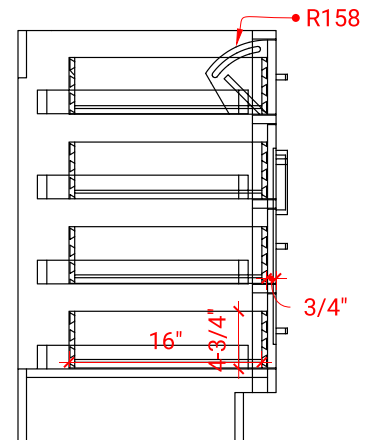

HEPBURN 55" CENTER SINK CABINET

ARIEL

T055S

BASE CABINET DIMENSIONS

54" W x 21.5" D x 34.5" H

FEATURES

- Solid wood frame & plywood panels
- Dovetail drawers and joints
- Soft closing doors & drawers

HARDWARE FINISHES

AVAILABLE COLORS

FRONT VIEW

SIDE VIEW

PLAN VIEW

55" RECTANGLE SINK COUNTERTOP

OVERALL DIMENSIONS

55" W x 22" D x 1.5" H

COUNTERTOP OPTIONS

Carrara Marble
CW-055S-REC-CT

White Quartz
WQ-055S-REC-CT

FEATURES

- Solid countertop with mitered edges & seams
- Undermount white rectangular sink
- Pre-drilled for 8" widespread faucet

INCLUDED

- Countertop
- Matching Backsplash
- Rectangle Sink

COUNTERTOP PLAN VIEW

EDGE SIDE VIEW

THREE DIMENSIONAL COUNTERTOP VIEW