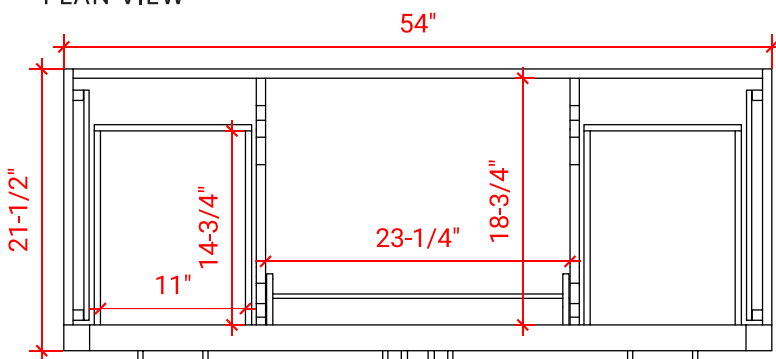

HEPBURN 55" CENTER SINK CABINET

ARIEL

T055S

BASE CABINET DIMENSIONS

54" W x 21.5" D x 34.5" H

FEATURES

- Solid wood frame & plywood panels
- Dovetail drawers and joints
- Soft closing doors & drawers

HARDWARE FINISHES

AVAILABLE COLORS

FRONT VIEW

SIDE VIEW

PLAN VIEW

55" RECTANGLE SINK COUNTERTOP

OVERALL DIMENSIONS

55" W x 22" D x 1.5" H

COUNTERTOP OPTIONS

Carrara Marble
CW-055S-REC-CT

White Quartz
WQ-055S-REC-CT

FEATURES

- Solid countertop with mitered edges & seams
- Undermount white rectangular sink
- Pre-drilled for 8" widespread faucet

INCLUDED

- Countertop
- Matching Backsplash
- Rectangle Sink

COUNTERTOP PLAN VIEW

EDGE SIDE VIEW

THREE DIMENSIONAL COUNTERTOP VIEW