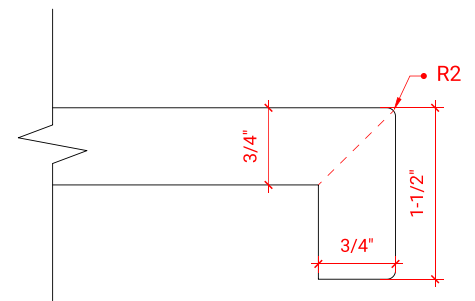

HEPBURN 55" CENTER SINK CABINET

ARIEL

T055S

BASE CABINET DIMENSIONS

54" W x 21.5" D x 34.5" H

FEATURES

- Solid wood frame & plywood panels
- Dovetail drawers and joints
- Soft closing doors & drawers

HARDWARE FINISHES

AVAILABLE COLORS

FRONT VIEW

SIDE VIEW

PLAN VIEW

55" RECTANGLE SINK COUNTERTOP

OVERALL DIMENSIONS

55" W x 22" D x 1.5" H

COUNTERTOP OPTIONS

Carrara Marble
CW-055S-REC-CT

White Quartz
WQ-055S-REC-CT

FEATURES

- Solid countertop with mitered edges & seams
- Undermount white rectangular sink
- Pre-drilled for 8" widespread faucet

INCLUDED

- Countertop
- Matching Backsplash
- Rectangle Sink

COUNTERTOP PLAN VIEW

EDGE SIDE VIEW

THREE DIMENSIONAL COUNTERTOP VIEW