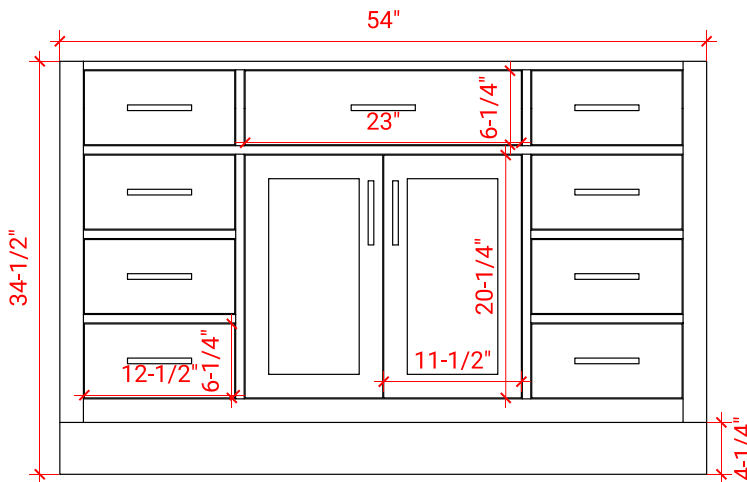

HEPBURN 55" CENTER SINK CABINET

ARIEL

T055S

BASE CABINET DIMENSIONS

54" W x 21.5" D x 34.5" H

FEATURES

- Solid wood frame & plywood panels
- Dovetail drawers and joints
- Soft closing doors & drawers

HARDWARE FINISHES

AVAILABLE COLORS

FRONT VIEW

SIDE VIEW

PLAN VIEW

55" RECTANGLE SINK COUNTERTOP

OVERALL DIMENSIONS

55" W x 22" D x 1.5" H

COUNTERTOP OPTIONS

Carrara Marble
CW-055S-REC-CT

White Quartz
WQ-055S-REC-CT

FEATURES

- Solid countertop with mitered edges & seams
- Undermount white rectangular sink
- Pre-drilled for 8" widespread faucet

INCLUDED

- Countertop
- Matching Backsplash
- Rectangle Sink

COUNTERTOP PLAN VIEW

EDGE SIDE VIEW

THREE DIMENSIONAL COUNTERTOP VIEW