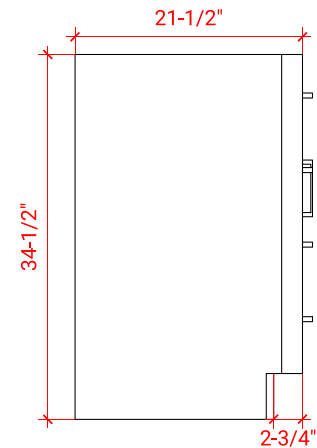

HEPBURN 61" DOUBLE SINK CABINET

ARIEL

T061D

BASE CABINET DIMENSIONS

60" W x 21.5" D x 34.5" H

FEATURES

- Solid wood frame & plywood panels
- Dovetail drawers and joints
- Soft closing doors & drawers

HARDWARE FINISHES

AVAILABLE COLORS

FRONT VIEW

SIDE VIEW

PLAN VIEW

61" DOUBLE RECTANGLE SINK THIN COUNTERTOP

OVERALL DIMENSIONS

61" W x 22" D x 0.75" H

COUNTERTOP OPTIONS

Carrara Marble
CW2-061D-REC-CT

FEATURES

- Solid countertop with mitered edges & seams
- Undermount white rectangular sink
- Pre-drilled for 8" widespread faucet

INCLUDED

- Countertop
- Matching Backsplash
- Rectangle Sink

COUNTERTOP PLAN VIEW

EDGE SIDE VIEW

THREE DIMENSIONAL COUNTERTOP VIEW