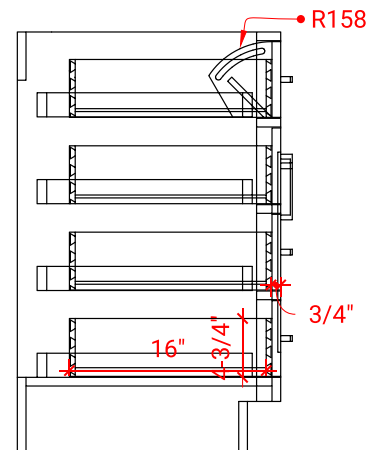

HEPBURN 61" DOUBLE SINK CABINET

ARIEL

T061D

BASE CABINET DIMENSIONS

60" W x 21.5" D x 34.5" H

FEATURES

- Solid wood frame & plywood panels
- Dovetail drawers and joints
- Soft closing doors & drawers

HARDWARE FINISHES

AVAILABLE COLORS

FRONT VIEW

SIDE VIEW

PLAN VIEW

61" DOUBLE RECTANGLE SINK THIN COUNTERTOP

OVERALL DIMENSIONS

61" W x 22" D x 0.75" H

COUNTERTOP OPTIONS

Carrara Marble
CW2-061D-REC-CT

FEATURES

- Solid countertop with mitered edges & seams
- Undermount white rectangular sink
- Pre-drilled for 8" widespread faucet

INCLUDED

- Countertop
- Matching Backsplash
- Rectangle Sink

COUNTERTOP PLAN VIEW

EDGE SIDE VIEW

THREE DIMENSIONAL COUNTERTOP VIEW