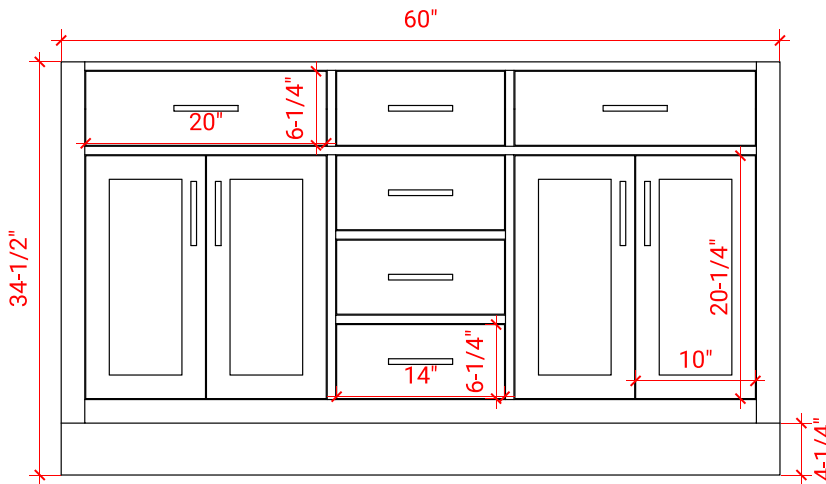

HEPBURN 61" DOUBLE SINK CABINET

ARIEL

T061D

BASE CABINET DIMENSIONS

60" W x 21.5" D x 34.5" H

FEATURES

- Solid wood frame & plywood panels
- Dovetail drawers and joints
- Soft closing doors & drawers

HARDWARE FINISHES

AVAILABLE COLORS

FRONT VIEW

SIDE VIEW

PLAN VIEW

61" DOUBLE RECTANGLE SINK THIN COUNTERTOP

OVERALL DIMENSIONS

61" W x 22" D x 0.75" H

COUNTERTOP OPTIONS

Carrara Marble
CW2-061D-REC-CT

FEATURES

- Solid countertop with mitered edges & seams
- Undermount white rectangular sink
- Pre-drilled for 8" widespread faucet

INCLUDED

- Countertop
- Matching Backsplash
- Rectangle Sink

COUNTERTOP PLAN VIEW

EDGE SIDE VIEW

THREE DIMENSIONAL COUNTERTOP VIEW