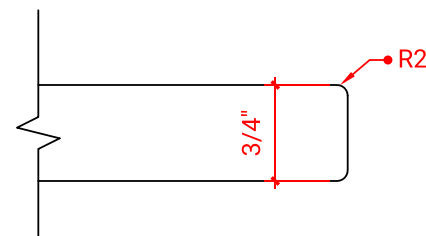

AVAILABLE COLORS

FRONT VIEW

SIDE VIEW

PLAN VIEW

61" DOUBLE RECTANGLE SINK THIN COUNTERTOP

OVERALL DIMENSIONS

61" W x 22" D x 0.75" H

COUNTERTOP OPTIONS

Carrara Marble
CW2-061D-REC-CT

FEATURES

- Solid countertop with mitered edges & seams
- Undermount white rectangular sink
- Pre-drilled for 8" widespread faucet

INCLUDED

- Countertop
- Matching Backsplash
- Rectangle Sink

COUNTERTOP PLAN VIEW

EDGE SIDE VIEW

THREE DIMENSIONAL COUNTERTOP VIEW