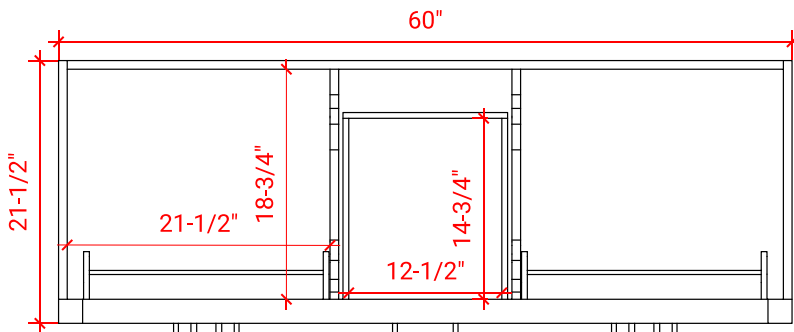

HEPBURN 61" DOUBLE SINK CABINET

ARIEL

T061D

BASE CABINET DIMENSIONS

60" W x 21.5" D x 34.5" H

FEATURES

- Solid wood frame & plywood panels
- Dovetail drawers and joints
- Soft closing doors & drawers

HARDWARE FINISHES

AVAILABLE COLORS

FRONT VIEW

SIDE VIEW

PLAN VIEW

61" DOUBLE RECTANGLE SINK THIN COUNTERTOP

OVERALL DIMENSIONS

61" W x 22" D x 0.75" H

COUNTERTOP OPTIONS

Carrara Marble
CW2-061D-REC-CT

FEATURES

- Solid countertop with mitered edges & seams
- Undermount white rectangular sink
- Pre-drilled for 8" widespread faucet

INCLUDED

- Countertop
- Matching Backsplash
- Rectangle Sink

COUNTERTOP PLAN VIEW

EDGE SIDE VIEW

THREE DIMENSIONAL COUNTERTOP VIEW