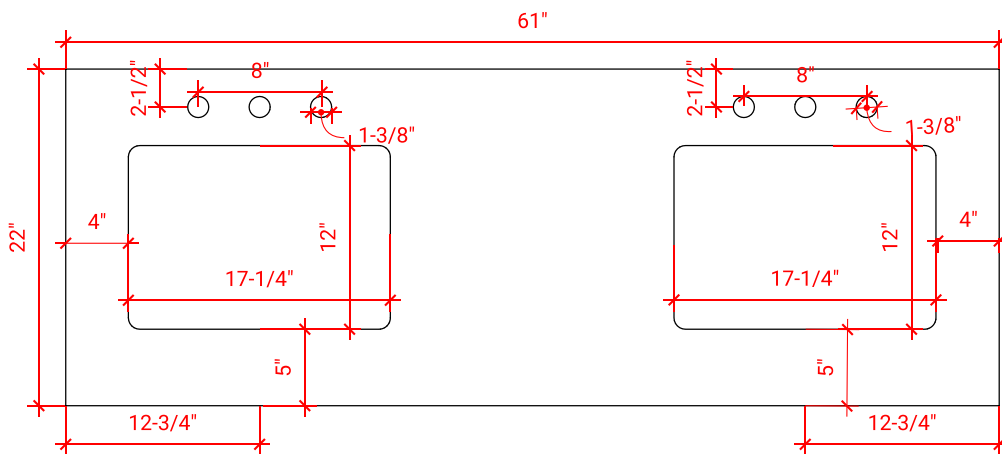

HEPBURN 61" DOUBLE SINK CABINET

ARIEL

T061D

BASE CABINET DIMENSIONS

60" W x 21.5" D x 34.5" H

FEATURES

- Solid wood frame & plywood panels
- Dovetail drawers and joints
- Soft closing doors & drawers

HARDWARE FINISHES

AVAILABLE COLORS

FRONT VIEW

SIDE VIEW

PLAN VIEW

61" DOUBLE RECTANGLE SINK THIN COUNTERTOP

OVERALL DIMENSIONS

61" W x 22" D x 0.75" H

COUNTERTOP OPTIONS

Carrara Marble
CW2-061D-REC-CT

FEATURES

- Solid countertop with mitered edges & seams
- Undermount white rectangular sink
- Pre-drilled for 8" widespread faucet

INCLUDED

- Countertop
- Matching Backsplash
- Rectangle Sink

COUNTERTOP PLAN VIEW

EDGE SIDE VIEW

THREE DIMENSIONAL COUNTERTOP VIEW