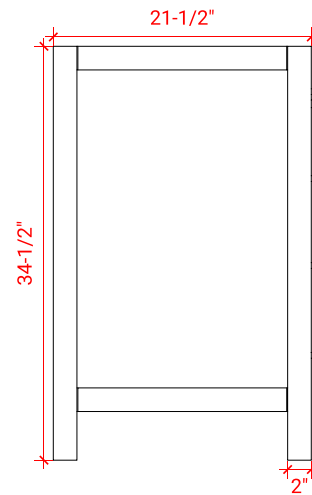

CAMBRIDGE 37" LEFT OFFSET CABINET

ARIEL

A037S-L

BASE CABINET DIMENSIONS

36" W x 21.5" D x 34.5" H

FEATURES

- Solid wood frame & plywood panels
- Dovetail drawers and joints
- Soft closing doors & drawers

HARDWARE FINISHES

Satin Nickel   Satin Brass   Satin Black

AVAILABLE COLORS

White   Grey   Espresso   Midnight Blue

SIDE VIEW