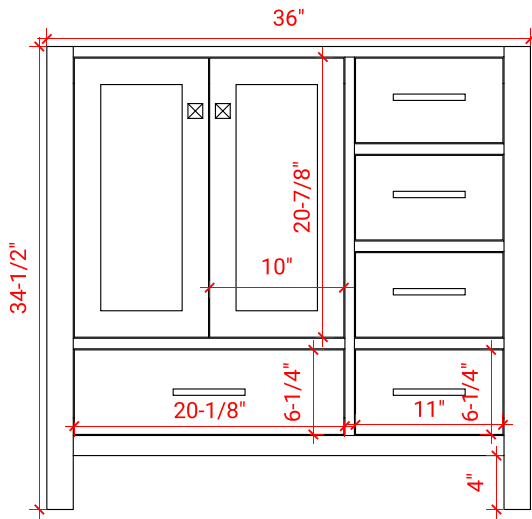

White   Grey   Espresso   Midnight Blue

FRONT VIEW