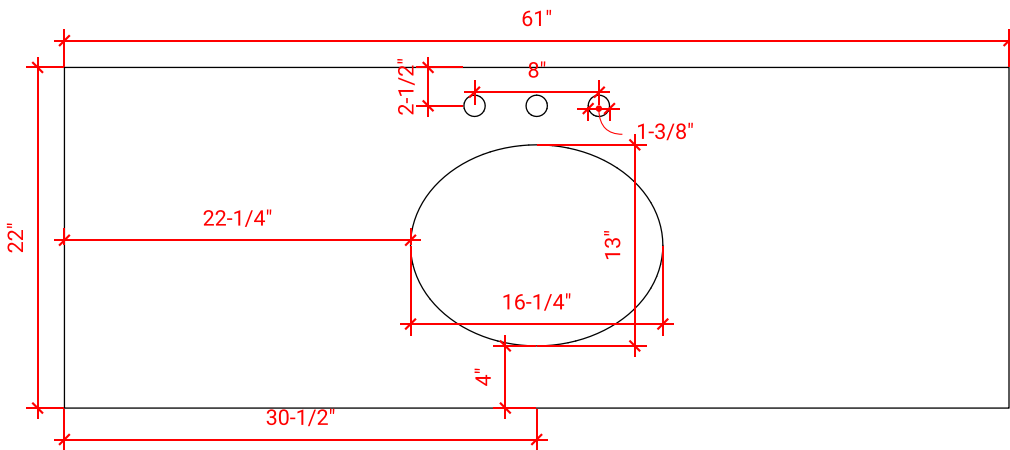

HEPBURN 61" SINGLE SINK CABINET

ARIEL

T061S

BASE CABINET DIMENSIONS

60" W x 21.5" D x 34.5" H

FEATURES

- Solid wood frame & plywood panels
- Dovetail drawers and joints
- Soft closing doors & drawers

HARDWARE FINISHES

AVAILABLE COLORS

FRONT VIEW

SIDE VIEW

PLAN VIEW

61" OVAL SINK COUNTERTOP

OVERALL DIMENSIONS

61" W x 22" D x 1.5" H

COUNTERTOP OPTIONS

Carrara Marble
CW-061S-OVL-CT

White Quartz
WQ-061S-OVL-CT

FEATURES

- Solid countertop with mitered edges & seams
- Undermount white oval sink
- Pre-drilled for 8" widespread faucet

INCLUDED

- Countertop
- Matching Backsplash
- Oval Sink

COUNTERTOP PLAN VIEW

EDGE SIDE VIEW

THREE DIMENSIONAL COUNTERTOP VIEW