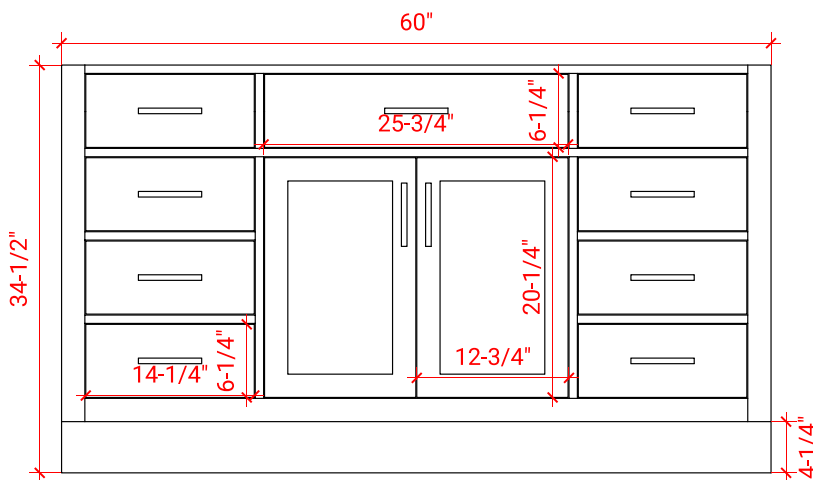

HEPBURN 61" SINGLE SINK CABINET

ARIEL

T061S

BASE CABINET DIMENSIONS

60" W x 21.5" D x 34.5" H

FEATURES

- Solid wood frame & plywood panels
- Dovetail drawers and joints
- Soft closing doors & drawers

HARDWARE FINISHES

AVAILABLE COLORS

FRONT VIEW

SIDE VIEW

PLAN VIEW

61" OVAL SINK COUNTERTOP

OVERALL DIMENSIONS

61" W x 22" D x 1.5" H

COUNTERTOP OPTIONS

Carrara Marble
CW-061S-OVL-CT

White Quartz
WQ-061S-OVL-CT

FEATURES

- Solid countertop with mitered edges & seams
- Undermount white oval sink
- Pre-drilled for 8" widespread faucet

INCLUDED

- Countertop
- Matching Backsplash
- Oval Sink

COUNTERTOP PLAN VIEW

EDGE SIDE VIEW

THREE DIMENSIONAL COUNTERTOP VIEW