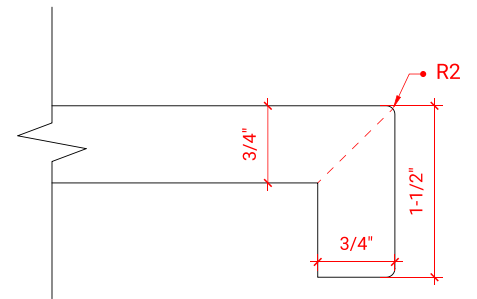

HEPBURN 61" SINGLE SINK CABINET

ARIEL

T061S

BASE CABINET DIMENSIONS

60" W x 21.5" D x 34.5" H

FEATURES

- Solid wood frame & plywood panels
- Dovetail drawers and joints
- Soft closing doors & drawers

HARDWARE FINISHES

AVAILABLE COLORS

FRONT VIEW

SIDE VIEW

PLAN VIEW

61" OVAL SINK COUNTERTOP

OVERALL DIMENSIONS

61" W x 22" D x 1.5" H

COUNTERTOP OPTIONS

Carrara Marble
CW-061S-OVL-CT

White Quartz
WQ-061S-OVL-CT

FEATURES

- Solid countertop with mitered edges & seams
- Undermount white oval sink
- Pre-drilled for 8" widespread faucet

INCLUDED

- Countertop
- Matching Backsplash
- Oval Sink

COUNTERTOP PLAN VIEW

EDGE SIDE VIEW

THREE DIMENSIONAL COUNTERTOP VIEW