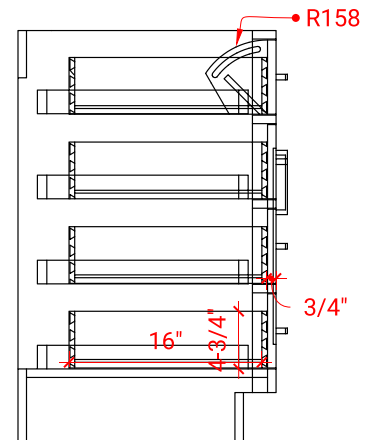

HEPBURN 61" SINGLE SINK CABINET

ARIEL

T061S

BASE CABINET DIMENSIONS

60" W x 21.5" D x 34.5" H

FEATURES

- Solid wood frame & plywood panels
- Dovetail drawers and joints
- Soft closing doors & drawers

HARDWARE FINISHES

AVAILABLE COLORS

FRONT VIEW

SIDE VIEW

PLAN VIEW

61" OVAL SINK COUNTERTOP

OVERALL DIMENSIONS

61" W x 22" D x 1.5" H

COUNTERTOP OPTIONS

Carrara Marble
CW-061S-OVL-CT

White Quartz
WQ-061S-OVL-CT

FEATURES

- Solid countertop with mitered edges & seams
- Undermount white oval sink
- Pre-drilled for 8" widespread faucet

INCLUDED

- Countertop
- Matching Backsplash
- Oval Sink

COUNTERTOP PLAN VIEW

EDGE SIDE VIEW

THREE DIMENSIONAL COUNTERTOP VIEW