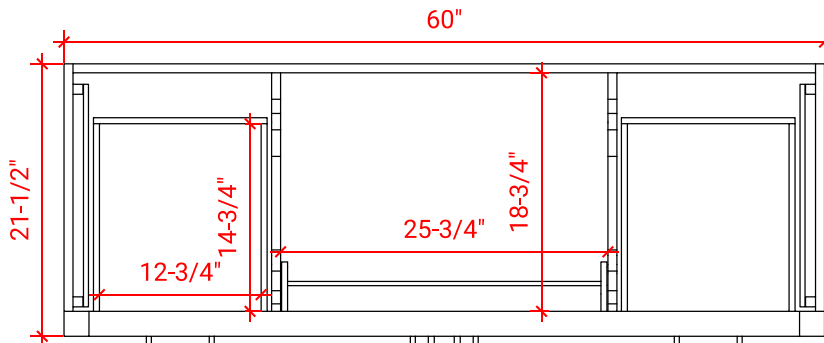

HEPBURN 61" SINGLE SINK CABINET

ARIEL

T061S

BASE CABINET DIMENSIONS

60" W x 21.5" D x 34.5" H

FEATURES

- Solid wood frame & plywood panels
- Dovetail drawers and joints
- Soft closing doors & drawers

HARDWARE FINISHES

AVAILABLE COLORS

FRONT VIEW

SIDE VIEW

PLAN VIEW

61" OVAL SINK COUNTERTOP

OVERALL DIMENSIONS

61" W x 22" D x 1.5" H

COUNTERTOP OPTIONS

COUNTERTOP PLAN VIEW

EDGE SIDE VIEW

THREE DIMENSIONAL COUNTERTOP VIEW