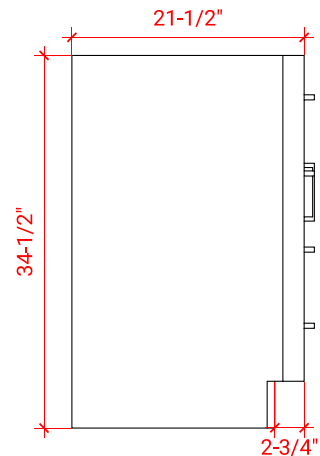

HEPBURN 61" SINGLE SINK CABINET

ARIEL

T061S

BASE CABINET DIMENSIONS

60" W x 21.5" D x 34.5" H

FEATURES

- Solid wood frame & plywood panels
- Dovetail drawers and joints
- Soft closing doors & drawers

HARDWARE FINISHES

AVAILABLE COLORS

FRONT VIEW

SIDE VIEW

PLAN VIEW

61" OVAL SINK COUNTERTOP

OVERALL DIMENSIONS

61" W x 22" D x 1.5" H

COUNTERTOP OPTIONS

COUNTERTOP PLAN VIEW

EDGE SIDE VIEW

THREE DIMENSIONAL COUNTERTOP VIEW