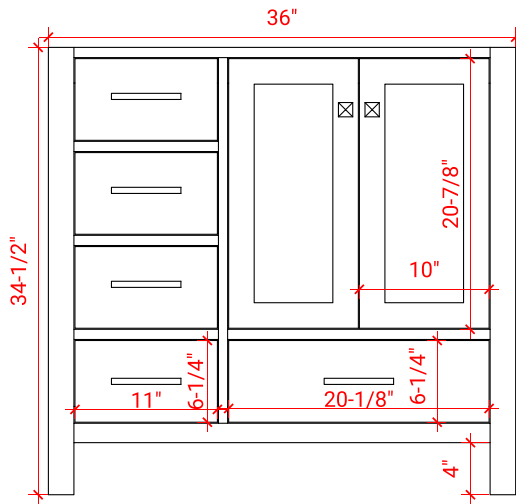

White Grey Espresso Midnight Blue

FRONT VIEW