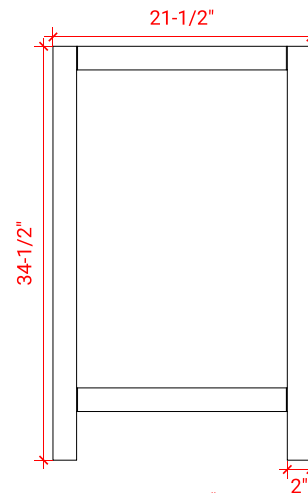

CAMBRIDGE 37" RIGHT OFFSET CABINET

ARIEL

A037S-R

BASE CABINET DIMENSIONS

36" W x 21.5" D x 34.5" H

FEATURES

- Solid wood frame & plywood panels
- Dovetail drawers and joints
- Soft closing doors & drawers

HARDWARE FINISHES

Satin Nickel Satin Brass Satin Black

AVAILABLE COLORS

White Grey Espresso Midnight Blue

SIDE VIEW